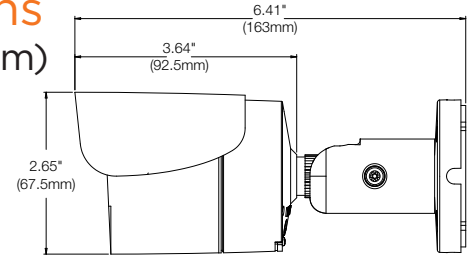

Dimensions

unit: Inch (mm)

Specifications

Designed and engineered in U.S.A and Korea

IMAGE	
Image sensor	2.1MP/1080p 1/2.7" CMOS
Total pixels	1928 (H) x 1088 (V)
Minimum scene illumination	0.41 lux (color) 0.0 lux (B/W)
LENS	
Focal length	DWC-MB721M4TIR: 4.0mm, F2.0 DWC-MB721M8TIR: 8.0mm, F2.0
Lens type	Fixed lens
Field of view (FoV)	DWC-MB721M4TIR: 88° DWC-MB721M8TIR: 42°
IR distance	60ft range
OPERATIONAL	
Shutter mode	Auto, manual, anti-flicker, slow shutter
Shutter speed	1/30 - 1/8000
Slow shutter	1-1/5, 1/7.5, 1/15
Auto gain control	Auto
Day / night	Auto, day (color), night (B/W)
Smart DNR™ 3D digital noise reduction	0 - 11
Wide dynamic range (WDR)	True WDR on, off
Wide dynamic range (WDR) dB	120dB
Privacy zone	16 programmable privacy masks
Backlight Compensation (BLC)	On / off / HSBC
Mirror and flip	Yes
Alarm notifications	Notifications via e-mail, FTP server or SD card recording
Memory slot	Micro SD / SDHC / SDXC up to 128GB (card not included)
NETWORK	
LAN	802.3 compliance 10/100 LAN
Video compression type	H.264, MJPEG
Resolution	H.264: 1080p/720p/VGA/D1/CIF MJPEG: 1280 x 720/800 x 600/VGA/768 x 432/D1/CIF
Frame rate	Up to 30fps at all resolutions
Video bitrate	100Kbps - 10Mbps, multi-rate for preview and recording
Bitrate control	Multi-streaming CBR/VBR at H.264 (controllable frame rate and bandwidth)
Streaming capability	Dual-stream at different rates and resolutions
IP	IPv4
Protocol	ONVIF, TCP/IP, UDP, autoIP, RTP(UDP/TCP), RTSP, NTP, HTTP, HTTPS, SSL, DNS, DDNS, DHCP, FTP, SMTP, ICMP, SNMPv1/v2c/v3(MIB-2)
Security	HTTPS (TLS), IP filtering, 802.1x, digest authentication (ID/PW)
ONVIF conformance	Yes
Web viewer	OS: Windows®, Mac® OS, Linux® Browser: Internet Explorer®, Google Chrome®, Mozilla Firefox®, Safari®
Video management software	DW Spectrum® IPVMS
ENVIRONMENTAL	
Operating temperature	14°F - 122°F (-10°C - 50°C)
Operating humidity	Less than 90% (non-condensing)
IP rating	IP66 certified
Other certifications	CE, FCC, RoHS, UL listed
ELECTRICAL	
Power requirement	DC 12V, PoE (IEEE 802.3af Class 3). (adaptor not included)
Power consumption	DC12V: max 5.6W PoE: max 7.3W
MECHANICAL	
Material	Aluminum bullet housing
Dimensions	6.41" x 2.65" (163 x 67.5 mm)
Weight	1.1 lbs (0.5kg)