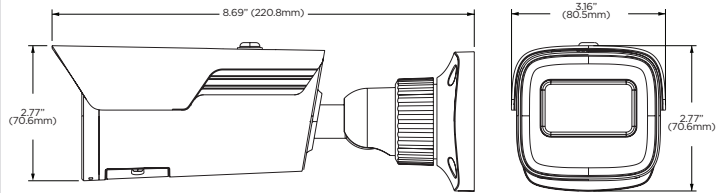

Mounting accessories (Optional)

Dimensions

unit: Inch (mm)

Specifications

IMAGE	
Image sensor	4MP 1/3" CMOS
Total pixels	2592 (H) X 1520 (V)
Minimum scene illumination	0.005 lux (color) 0.0 lux (B/W)
S/N ratio	50dB
LENS	
Focal length	2.8mm, F1.6 (DWC-MB94Wi28T) 3.6mm, F1.6 (DWC-MB94Wi36T)
Lens type	Fixed lens
Field of view (FoV)	100.4° (DWC-MB94Wi28T) 80.6° (DWC-MB94Wi36T)
IR distance	164ft range
I/O	
Audio in/out and compression	1/0, G.711A / U
OPERATIONAL	
Shutter mode	Auto, manual
Shutter speed	1/30s - 1/100000s
Auto gain control	Auto
Day / night	Auto, day (color), night (B/W), schedule
Smart DNR™ 3D digital noise reduction	3D DNR
Wide dynamic range (WDR)	True WDR, 120dB
Privacy zone	4 programmable privacy masks
Camera analytics	Line crossing, perimeter intrusion, video tampering detection (scene change, video blur, abnormal color detection), object classification (differentiate humans from objects)
Alarm notifications	Notifications via e-mail or FTP server
Memory slot	Micro SD / SDHC / SDXC (card not included)
NETWORK	
LAN	802.3 compliance 10/100 LAN
Video compression type	H.265, H.264, MJPEG
Resolution	4MP (2592x1520) at 30fps
Frame rate	Up to 30fps at all resolutions
Video bitrate	64 Kbps - 8 Mbps
Bitrate control	Multi-streaming CBR/VBR at H.265/H.264 (controllable frame rate and bandwidth)
Streaming capability	Dual-stream at different rates and resolutions
IP	IPv4, IPv6
Protocol	UDP, IPv4, IPv6, DHCP, NTP, RTSP, PPPoE, DDNS, SMTP, FTP, SNMP, HTTP, 802.1x, UPnP, HHTPs, QoS
Security	IP filtering, MAC filtering, authentication (ID/PW), SSL/TSL
ONVIF conformance	Yes
Web viewer	OS: Windows® Browser: Internet Explorer
Video management software	DW Spectrum® IPVMS
ENVIRONMENTAL	
Operating temperature	-22°F - 140°F (-30°C - 60°C)
Operating humidity	10-95% RH (non-condensing)
IP rating	IP67-rated
IK rating	IK10 impact-resistant
Other certifications	CE, FCC, RoHS
ELECTRICAL	
Power requirement	DC 12V, PoE IEEE 802.3af Class 3. (Adapter not included)
Power consumption	<9.5W
MECHANICAL	
Material	Metal bullet housing
Dimensions	8.69" x 3.16" x 2.77" (220.8 x 80.5 x 70.6 mm)
Weight	1.52 lb (0.69 kg)
Warranty	5 year warranty