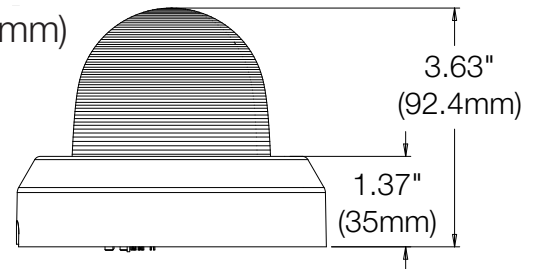

Accessories (Optional)

DWC-D1WM
Wall mount bracket

Dimensions

unit : Inch (mm)

Specifications

IMAGE	
Image sensor	4MP 1/3" CMOS
Total pixels	2688 (H) x 1520 (V)
Minimum scene illumination	0.2 lux (color)
Video output	Local video output CVBS 1.0V p-p (75Ω), 4:3 aspect ratio
LENS	
Focal length	2.8-12mm
Lens type	Motorized-zoom auto-focus p-iris lens
Field of view (FoV)	87° ~ 32°
Optical zoom	x4.2
I/O	
Audio in / out	1/1
Audio compression	G.711
Alarm in / out	1/1
OPERATIONAL	
Shutter mode	Auto, manual, anti-flicker, slow shutter
Shutter speed	1/30-1/32000
Slow shutter	1-1/5, 1/7.5, 1/10
Auto gain control	Auto
Day / night	Auto, day (color), night (B/W)
Smart DNR™ 3D digital noise reduction	0-11
Wide dynamic range (WDR)	True WDR off, WDR2x, WDR3x
Wide dynamic range (WDR) dB	120dB
Privacy zone	16 programmable privacy masks
Alarm notifications	Notifications via e-mail, FTP server, alarm output activation or SD card recording
Memory slot	Micro SD / SDHC / SDXC (card not included)
NETWORK	
LAN	802.3 compliance 10/100 LAN
Video compression type	H.264, MJPEG
Resolution	H.264: 1440p/1080p/720p/VGA/D1/CIF MJPEG: 1280x720/800x600/VGA/768x432/D1/CIF
Frame rate	Up to 30fps at all resolutions
Video bitrate	100Kbps ~ 10Mbps, multi-rate for preview and recording
Bitrate control	Multi-streaming CBR/VBR at H.264 (controllable frame rate and bandwidth)
Streaming capability	Dual-stream at different rates and resolutions
IP	IPv4
Protocol	Zero config(Auto IP), ONVIF, TCP/IP, UDP, RTP(UDP/TCP), RTSP, NTP, HTTP, HTTPS, SSL, DNS, DDNS, DHCP, FTP, SMTP, ICMP, SNMPv1/v2c/v3(MIB-2)
Security	HTTPS(SSL), IP filtering, 802.1x, digest authentication(ID/PW)
ONVIF conformance	Yes
Web viewer	OS: Windows®, Mac® OS, Linux® Browser: Internet Explorer®, Google Chrome®, Mozilla Firefox®, Safari®
Video management software	DW Spectrum® IPVMS
ENVIRONMENTAL	
Operating temperature	-40°F ~ 122°F (-40°C ~ 50°C)
Operating humidity	10-90% RH (non-condensing)
Other certifications	CE, FCC, RoHS
ELECTRICAL	
Power requirement	DC12V, PoE (IEEE 802.3af class 3). Adaptor not Included.
Power consumption	DC12V: Max 6.4W PoE: Max 8W
MECHANICAL	
Material	Snapit™ plastic housing, polycarbonate dome
Dimensions	4.72" x 3.63" (120 x 92.4 mm)
Weight	0.66 lbs (0.3kg)