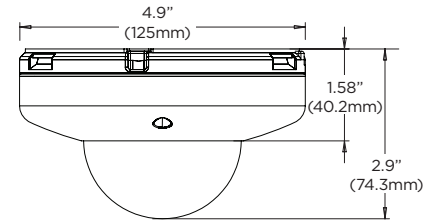

Accessories (Optional)

DWC-VFZWM
Wall mount bracket

DWC-VFZJUNC
Junction box

DWC-VFZCM
Ceiling mount bracket

Dimensions

unit: inch (mm)

Specifications

Designed and engineered in U.S.A and Korea