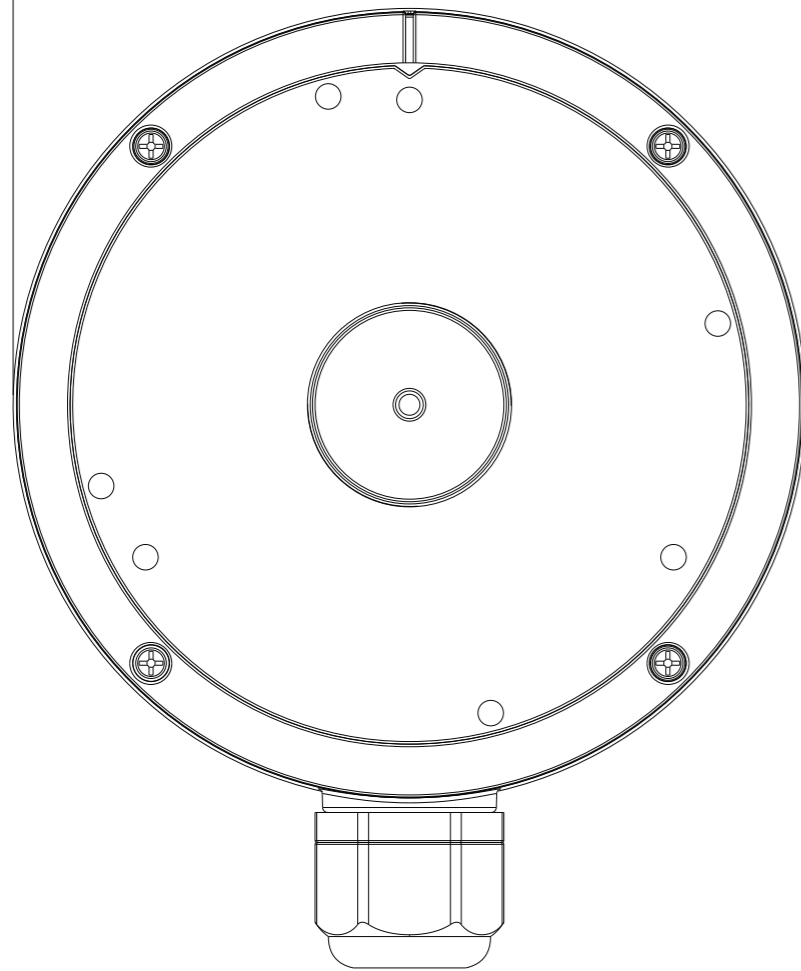

6.11"
(155.3mm)

7.4"
(188mm)

1.96"
(50mm)

DATE	SCALE	MATERIAL	TYPE
08/2020		Aluminum	Fixed
	DESCRIPTION DWC-MT9JUNC2 Junction box for T9 turret cameras with vari-focal lens		