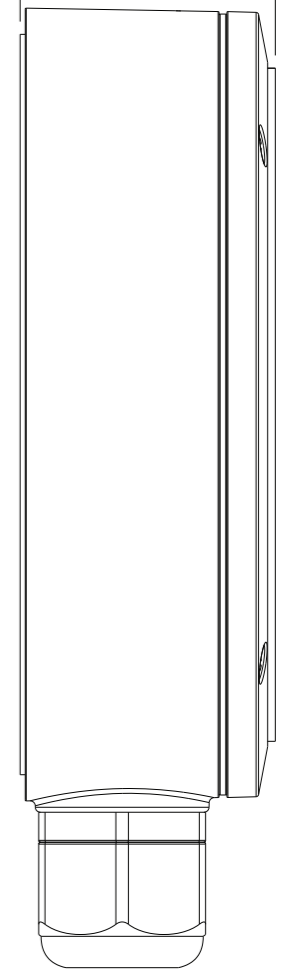

6.11"
(155.3mm)

7.4"
(188mm)

1.96"
(50mm)

DATE	SCALE	MATERIAL	TYPE
08/2020		Aluminum	Fixed
	DESCRIPTION DWC-MT9JUNC2 Junction box for T9 turret cameras with vari-focal lens		