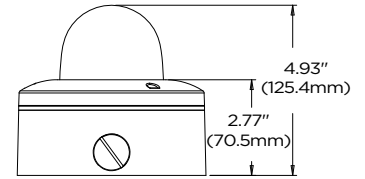

-40°TM
Cold Start

Dimensions
unit : Inch (mm)

Specifications

IMAGE	
Image sensor	2.1MP/1080p 1/2.7" CMOS
Total pixels	1928 (H) x 1088 (V)
Minimum scene illumination	0.12 lux (color)
Video output	Local video output CVBS 1.0V p-p (75Ω), 4:3 aspect ratio
LENS	
Focal length	2.8-12mm, F1.4
Lens type	Motorized zoom auto-focus p-iris lens
Field of view (FoV)	106° - 32°
Optical zoom / digital zoom	x4.2 optical zoom
I/O	
Audio in/ out	1/1
Audio compression	G.711
Alarm in/out	1/1
OPERATIONAL	
Shutter mode	Auto, manual, anti-flicker, slow shutter
Shutter speed	1/30 - 1/8000
Slow shutter	1-1/5,1/7.5, 1/15
Auto gain control	Auto
Day and night	Auto, day (color), night (B/W)
Smart DNR™ 3D digital noise reduction	0 - 11
Wide Dynamic Range (WDR)	True WDR on, off
Wide Dynamic Range (WDR) dB	120dB
Privacy zone	16 programmable privacy masks
Backlight compensation (BLC)	On / off / HSBLC
Mirror & flip	Yes
Alarm notifications	Notifications via e-mail, FTP server or SD card recording
Memory slot	Micro SD / SDHC / SDXC up to 128GB (card not included)
NETWORK	
LAN	802.3 compliance 10/100 LAN
Video compression type	H.264, MJPEG
Resolution	H.264: 1080p/720p/VGA/D1/CIF MJPEG: 1280 x 720/800 x 600/VGA/768 x 432/D1/CIF
Frame rate	Up to 30fps at all resolutions
Video bitrate	100Kbps - 10Mbps, Multi-rate for preview and recording
Bitrate control	Multi-streaming CBR/VBR at H.264 (controllable frame rate and bandwidth)
Streaming capability	Dual-stream at different rates and resolutions
IP	IPv4
Protocol	ONVIF, TCP/IP, UDP, autoIP, RTP(UDP/TCP), RTSP, NTP, HTTP, HTTPS, SSL, DNS, DDNS, DHCP, FTP, SMTP, ICMP, SNMPv1/v2c/v3(MIB-2)
Security	HTTPS (SSL), IP filtering, 802.1x, digest authentication (ID/PW)
ONVIF conformance	Yes
Web viewer	OS: Windows®, Mac® OS, Linux® Browser: Internet Explorer®, Google Chrome®, Mozilla Firefox®, Safari®
Video management software	DW Spectrum® IPVMS
ENVIRONMENTAL	
Operating temperature	-40°F - 122°F (-40°C - 50°C)
Operating humidity	10-90% RH (non-condensing)
IK rating	IK10 impact resistant
IP rating	IP68 certified water and tamper resistant
IK rating	IK 10-rated
Other certifications	CE, FCC, RoHS
ELECTRICAL	
Power requirement	DC 12V, PoE (IEEE 802.3af Class 3). (adaptor not included)
Power consumption	DC12V: max 6W PoE: max 7.6W
MECHANICAL	
Material	Snapit™ aluminum vandal housing, polycarbonate dome
Dimensions	5.47" x 4.93" (139 x 125.4 mm)
Weight	2.75 lbs (1.25kg)