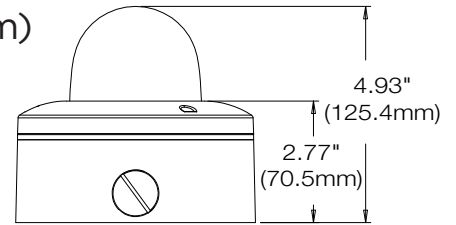

Accessories (Optional)

DWC-V4CM/
DWC-V4CMB
Ceiling mount
bracket

DWC-V4WM/
DWC-V4CWB
Wall mount
bracket

DWC-FM-
MPSNAP
Flush mount

DWC-
V4SSLD
Sunshield cover

Dimensions

unit: Inch (mm)

Specifications