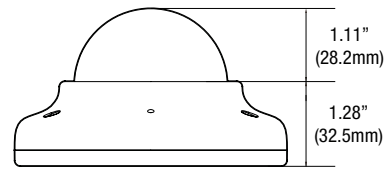

Accessories (Optional)

DWC-V7WM
Wall mount
bracket

DWC-V7JUNC
Junction box

DWC-V7DECO
5x decorative
rings

DWC-V7CM
Ceiling mount
bracket

Dimensions

unit: Inch (mm)

Specifications