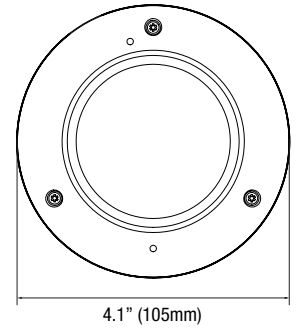

Accessories (Optional)

DWC-V7WM
Wall mount
bracket

DWC-V7JUNC
Junction box

DWC-V7DECO
5x decorative
rings

DWC-V7CM
Ceiling mount
bracket

Dimensions

unit: Inch (mm)

Specifications