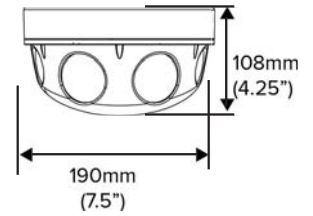

Accessories (Optional)

DW-PZCM
 Ceiling Mount for
 48MP Dome Camera

DWC-PZWM
 Wall Mount for 48MP
 Dome Camera

DW-PZADP
 Adapter for 48MP
 Dome Camera and
 Parapet Mount

Dimensions (unit : mm)

Specifications