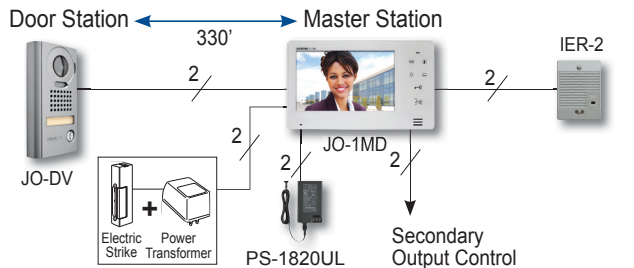

Wiring Additional Components

JO-1MD only

Add-on Station

1 per system