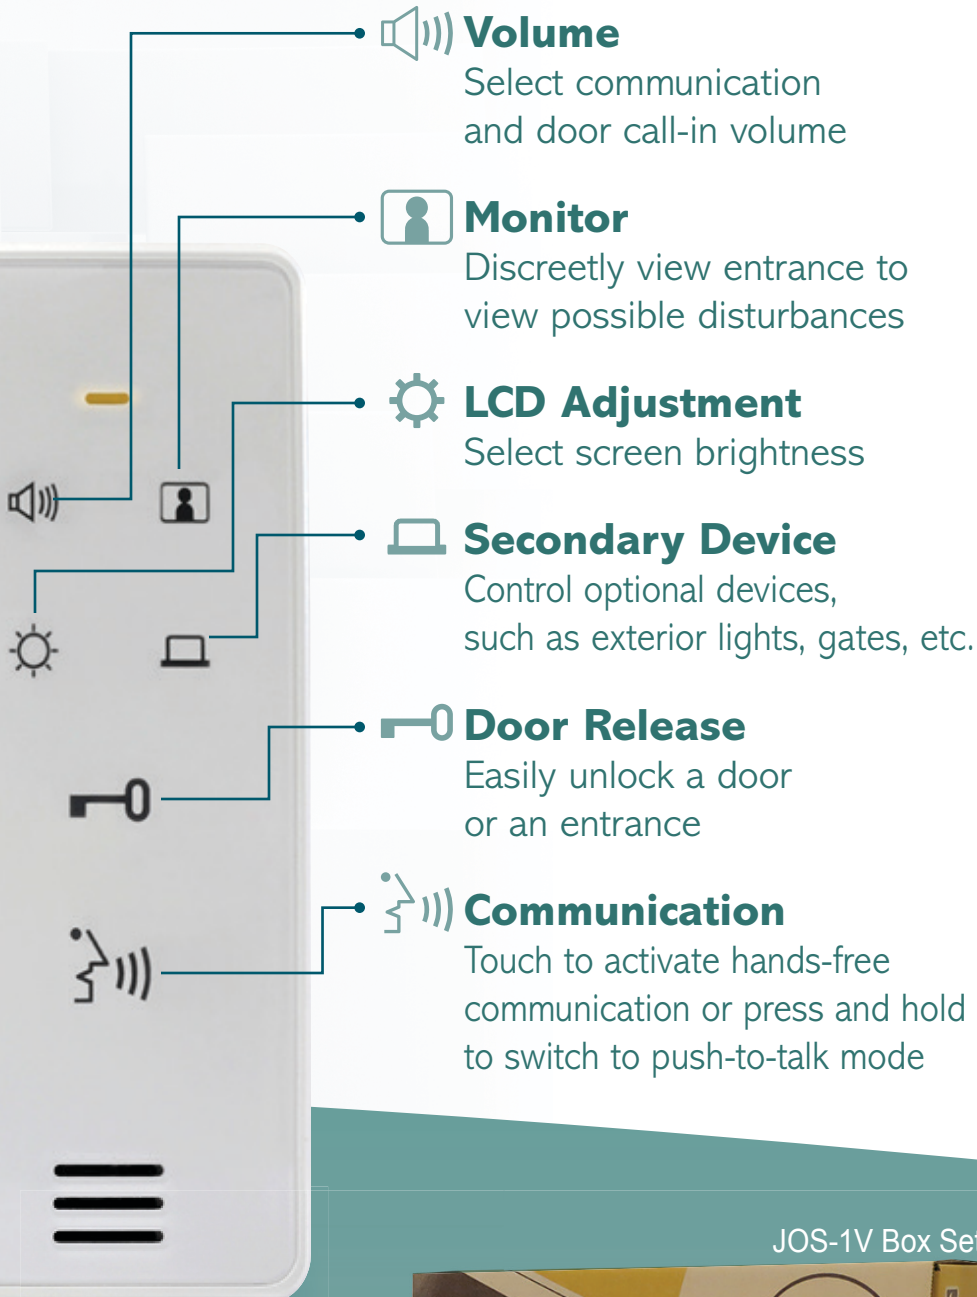

- **Touch Buttons**

A light touch is all that is required to control the system

- **Enhanced Picture Quality**

Door station camera provides clear visitor images for reliable identification

- **Elegant Styling**

Sleek design matches home or business decors

- **Cost Effective**

A quality solution at a reasonable price

- **2-Conductor Wiring**

Can be installed using existing doorbell wire

Control with Touch Buttons

Perfect for
Offices

JO Series Components

Start with a box set

Begin by selecting a JO Series Box Set. To have a secondary station communicate and control the door station, install a JO-1FD. Each set contains a JO-1MD master station, door station, and PS-1820UL power supply. Just add wire!

JOS-1A Box Set

Includes:

- Door Station* | **JO-DA**: Video door station, plastic, surface mount
H: 5-1/16" W: 3-13/16" D: 1-3/8"
- Master Station* | **JO-1MD**: Video intercom master station with touch buttons
H: 5-1/8" W: 9-1/16" D: 13/16"
- Power Supply | **PS-1820UL**: Power supply