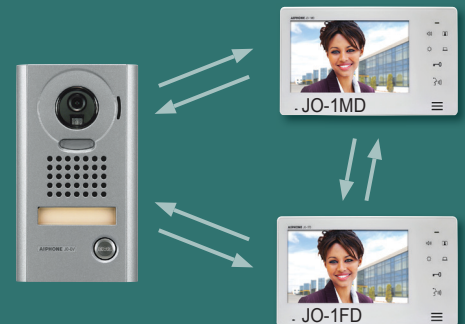

- **Touch Buttons**

A light touch is all that is required to control the system

- **Enhanced Picture Quality**

Door station camera provides clear visitor images for reliable identification

- **Elegant Styling**

The JO Series helps to identify visitors, colleagues, appointments, or potential threats at an entrance.

Stylish for
Homes

Security, convenience, and style all rolled into one! The contemporary design complements today's homes.

JOS-1V Box Set

3-Way Communication

All stations can communicate simultaneously to assist visitors*

* The JO Series **does not** support internal communication. The JO-1MD and the JO-1FD can only converse together when they are both in active communication with the door station.

JO Series Components

Start with a box set

Begin by selecting a JO Series Box Set. To have a secondary station communicate and control the door station, install a JO-1FD. Each set contains a JO-1MD master station, door station, and PS-1820UL power supply. Just add wire!