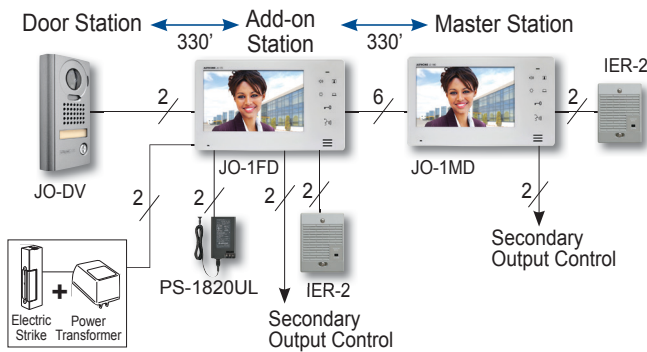

JO-1MD and JO-1FD

Accessories

#91271

JO Series
Brochure
06/2014

ISO-14001 Certified ISO 9001:2008 Certified Deming Prize

Aiphone Co. Ltd.

Aiphone Corp.

Aiphone Co. Ltd.