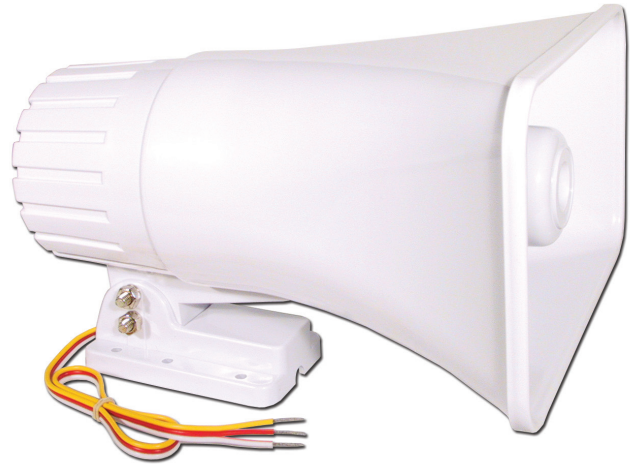

# Exterior Siren Dual Tone (Yelp and Steady) Self-Contained Siren ELK-SS30

---

## FEATURES:

- Two Tones, Yelp & Steady
- Pre-Wired for Easy Installation
- Easy To Mount
- Interior or Exterior use
- UL Listed (File # S24906)
- Lifetime Limited Warranty

## SPECIFICATIONS:

- Operating Voltage: 12 Volts DC
- Sound Level: 122 db @ 1 meter, 13.8vdc
- Current Draw: 1A @ 13.8vdc
- Size: 8" x 4.7" x 9.6 deep" (200mm x 120mm x 245mm)
- Color: White