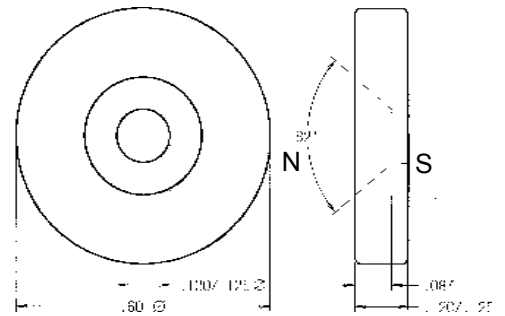

MIGHTY MAG

RARE EARTH MAGNETS

MM-400
3/8" Dia. X 1/8"

MM-600
5/8" Dia. X 1/8"

MM-10
1/4" Dia. X 3/4"

Also Available
MM-9 (1/4" x 1/2")

Also Available
MM-12 (1/4" x 1")

GRI does not guarantee exact measurements.

MIGHTY MAG

RARE EARTH MAGNETS

MM-375
3/8" Dia. X 1/2"

MM-25
1/4" X 1/4" X .100"

MM-45
.19" X .45" X .23"

MMR-25
1/4" Dia. X 1/8"

Note: G.R.I. suggests using a silicone or clear nail polish sealant on the surface of installed rare earth magnets to prevent corrosion.