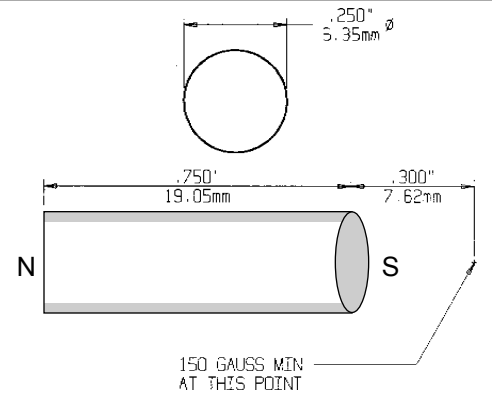

MIGHTY MAG

RARE EARTH MAGNETS

MM-400
3/8" Dia. X 1/8"

MM-600
5/8" Dia. X 1/8"

MM-10
1/4" Dia. X 3/4"

Also Available
MM-9 (1/4" x 1/2")

Also Available
MM-12 (1/4" x 1")

GRI does not guarantee exact measurements.

MIGHTY MAG

RARE EARTH MAGNETS

MM-375
3/8" Dia. X 1/2"

MM-25
1/4" X 1/4" X .100"

MM-45
.19" X .45" X .23"

MMR-25
1/4" Dia. X 1/8"

Note: G.R.I. suggests using a silicone or clear nail polish sealant on the surface of installed rare earth magnets to prevent corrosion.