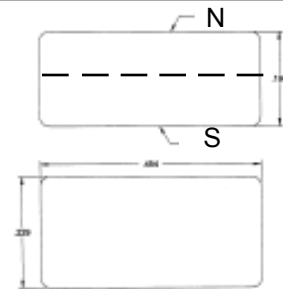

MIGHTY MAG

RARE EARTH MAGNETS

MM-375
3/8" Dia. X 1/2"

MM-25
1/4" X 1/4" X .100"

MM-45
.19" X .45" X .23"

MMR-25
1/4" Dia. X 1/8"

Note: G.R.I. suggests using a silicone or clear nail polish sealant on the surface of installed rare earth magnets to prevent corrosion.