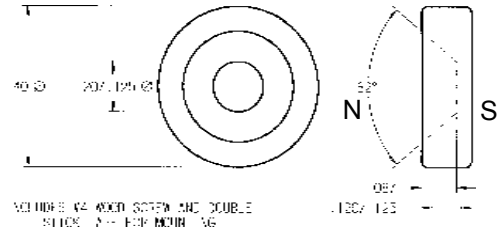

MIGHTY MAG

RARE EARTH MAGNETS

MM-400
3/8" Dia. X 1/8"

MM-600
5/8" Dia. X 1/8"

MM-10
1/4" Dia. X 3/4"

Also Available
MM-9 (1/4" x 1/2")

Also Available
MM-12 (1/4" x 1")

GRI does not guarantee exact measurements.

MIGHTY MAG

RARE EARTH MAGNETS

MM-375
3/8" Dia. X 1/2"

MM-25
1/4" X 1/4" X .100"

MM-45
.19" X .45" X .23"

MMR-25
1/4" Dia. X 1/8"

Note: G.R.I. suggests using a silicone or clear nail polish sealant on the surface of installed rare earth magnets to prevent corrosion.