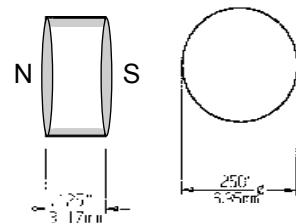

MIGHTY MAG

RARE EARTH MAGNETS

MM-375
3/8" Dia. X 1/2"

MM-25
1/4" X 1/4" X .100"

MM-45
.19" X .45" X .23"

MMR-25
1/4" Dia. X 1/8"

Note: G.R.I. suggests using a silicone or clear nail polish sealant on the surface of installed rare earth magnets to prevent corrosion.