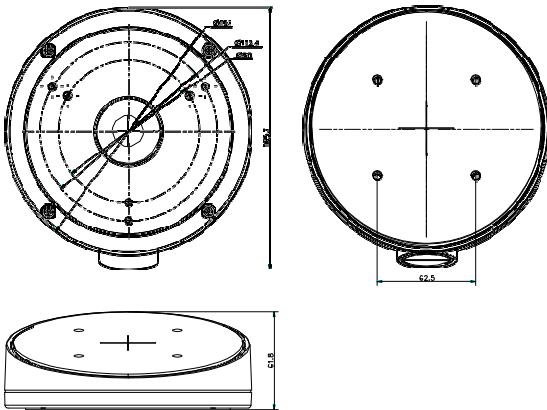

ABM Inclined Ceiling Mount Bracket for Dome Camera

	ABM
Appearance	Hikvision white
Materials	Aluminum alloy
Dimensions	Φ157 mm x 65.5 mm (6.18" x 2.58")
Weight	586 g (20.67 ozs)

NOTE: Install bracket on flat wall.

Key Features

- Aluminum Alloy with Surface Spray Treatment
- Waterproof

Waterproof rubber is necessary for outdoor application.

The wall must be capable of supporting over three times as much as the total weight of the camera and the mount.

The maximum load capacity of the bracket is 4.5 kg (9.92 lbs).

Dimensions

NOTE: The actual dome camera may vary from the picture above.

Order Model

ABM