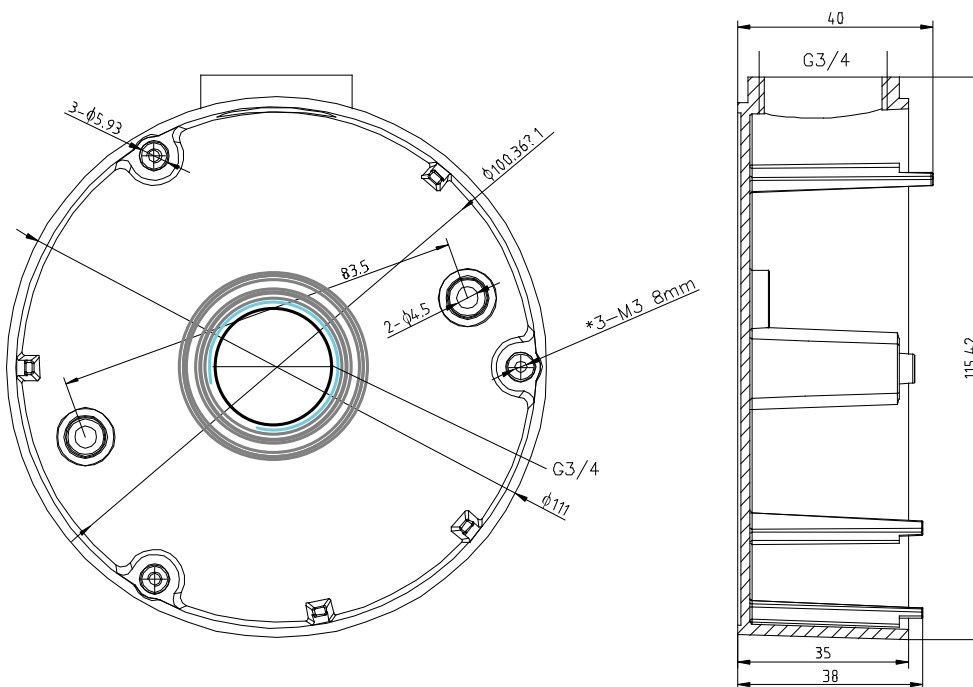

CB110 Conduit Box for Dome Camera

CB110	
Appearance	Hikvision white
Range of Application	Conduit box for dome camera
Material	Aluminum alloy
Dimension	Φ115.4 mm x 40 mm (4.54" x 1.57")
Weight	155 g (5.47 ozs)

NOTES: Pay attention to color matching.

Features

- Aluminum Alloy Material with Surface Spray Treatment
- Waterproof Design

Dimensions

NOTE: The actual bracket may vary from the picture above.

Fits the Following Cameras