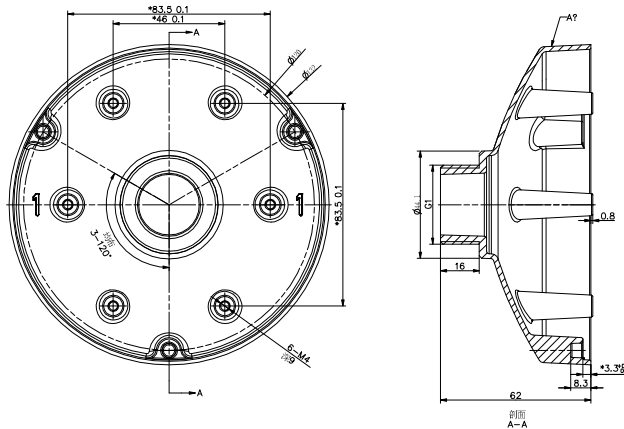

PC130T Pendant Cap for Dome Camera

Features

- Aluminum Alloy Material with Surface Spray Treatment
- Waterproof Design

Dimensions

NOTE: The actual bracket may vary from the picture above.

Fits the Following Cameras

DS-2CD23x2WD-I
DS-2CD23x2-I
DS-2CE56C5T-VFIT3
DS-2CE56D5T-VFIT3

Order Model

PC130T

	PC130T
Appearance	Hikvision white
Range of Application	Pendant cap for dome camera
Material	Aluminum alloy
Dimension	132 mm x 62 mm (5.2" x 2.4")
Weight	190 g (6.7 ozs)