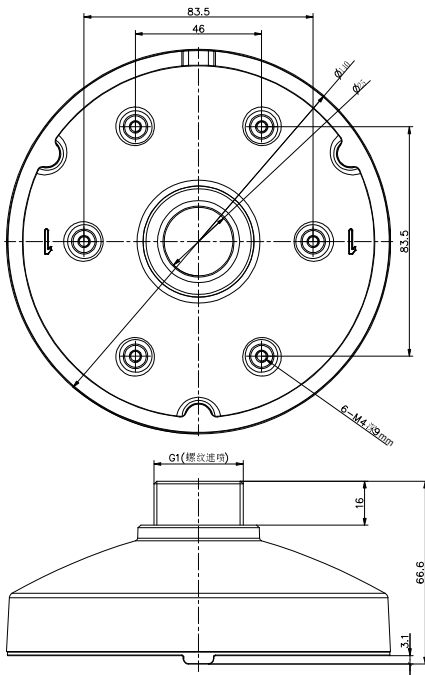

## PC140 Pendant Cap for Dome Camera

- Aluminum Alloy Material with Surface Spray Treatment
- Waterproof Design

### Dimensions

**NOTE:** The actual bracket may vary from the picture above.

### Fits the Following Cameras

DS-2CE56D1T-AVPIR3  
DS-2CE56D5T-AVPIR3

	PC140
Appearance	Hikvision white
Range of Application	Pendant cap for dome camera
Material	Aluminum alloy
Thread	G1
Dimension	Φ5.5" x 2.62" (Φ140 mm x 66.6 mm)
Weight	203 g (7.16 ozs)