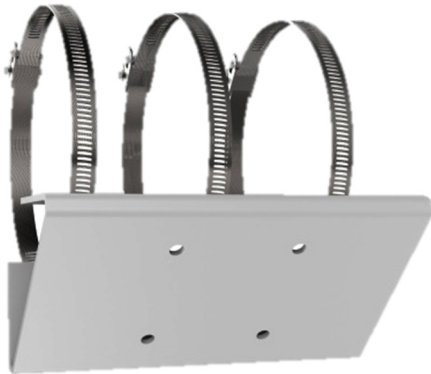

PMP-V

Horizontal Pole Mounting Bracket for Speed Dome

- **Stainless Steel w/Surface Spray Treatment**
- **Adjustable Diameter from 67 mm to 127 mm**

The wall must be capable of supporting at least three times as much as the total weight of the camera and the mount. The mount's maximum load capacity is 44 lbs (20 kg).

Available models:
PMP-V

Specifications

PMP-V	
Bracket	
Appearance	Hikvision white
Material	Stainless steel
Dimensions	2.64" x 5.00" x 7.64" (67 mm x 127 mm x 194 mm)
Weight	2.34 lbs (1.06 kg)

Dimensions