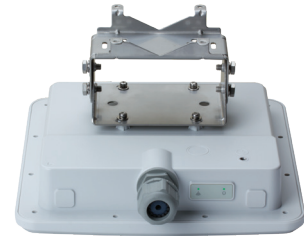

XAP-1440

WHAT THIS PRODUCT DOES:

The high-powered XAP-1440 employs 802.11ac technology to deliver superior Wi-Fi coverage and great data rates to outdoor areas. Compatible with Luxul Wireless Controllers, the XAP-1440 can be used standalone or as part of a multi-AP deployment. Setup and installation are simple and the rugged IP-65 rated design offers both pole or wall mounting options-making it a great choice for delivering superior outdoor wireless coverage.

- VLAN support for creating a secure guest network
- Up to 4 SSIDs per band (8 total)
- Fast and simple install with single cable PoE installation

FEATURES:

- Concurrent dual-band 2.4 and 5 GHz
- Designed for broad outdoor coverage
- AC1200 2x2 MIMO
- Compatible with the Luxul XWC-1000 Wireless Controller
- Included directional antenna with 70°+ beam-width for optimal coverage
- 802.3at PoE powered (injector included)
- IP-65 weather resistant enclosure
- Pole or wall mount (mounting hardware included)
- 5 GHz beamforming
- 3-year limited warranty

High Power AC1200 Dual-Band Outdoor Access Point

XAP-1440 TECHNICAL SPECIFICATIONS

Hardware Features	
Standards Compliance	802.11b/g/n/ac
Interface	One 10/100/1000M Port
Antenna	Two Internal 2.4GHz (5dbi). Two Internal 5GHz (7dbi)
Button	Reset button
Power	802.3at PoE
Power Consumption	12W on average (Depending on the Wireless activity)
Max Power Consumption	17W
Operating Temperatures	-20-50°C
Dimensions WxHxD in. (mm)	9"x9"x2.13" (229 x229 x54)
Weight lbs (kg)	2.75 (1.25)
Wireless and Other Features	
Frequency	2.4GHz, 5GHz
Wireless Speed	▶ 2.4GHz: 300Mbps; ▶ 5GHz: 866Mbps.
Output Power	27dBm
Wireless Security	WPA-PSK, WPA2-PSK, WPA/WPA2/AES
Operating Modes	Wireless AP (doesn't support bridging)
Other Functions and Features	▶ Remote Web Management ▶ System Logging ▶ Backup & Restore Configurations ▶ VLAN/Guest Network Support ▶ QoS Support ▶ Up to 4 SSIDs ▶ Firmware Upgradeable via Browser
Certifications	FCC, RoHS, IC, RCM

All references to speed are for comparison purposes only. Product specifications, size and shape are subject to change without notice, and actual product appearance may differ from that depicted herein.

Warranty:

- 3-year limited warranty

Minimum Requirements

- Web browser
- Ethernet cable
- Internet connection to view documentation online

Package Contents

- XAP-1440 AP
- PoE injector
- Mounting kit
- Water resistant cable gland
- Ethernet cable
- Quick install guide