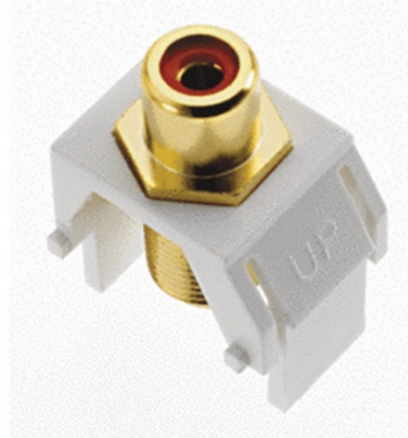

Red RCA to F-Connector, White

WP3462-WH

This high quality insert is for use in all Keystone Wall Plates

features & benefits

- Standard RCA front jack.
- Supports distribution of home audio, home theater audio, and video.
- F-coaxial rear for high quality audio and video distribution

specifications

General Info

Color: White
Connection Type: Bronze with Gold Plating
Type: Keystone Insert
Input Plug Type: RCA Male

Listing Agencies/Third Party Information

CSA Listing Info: CAN/CSA-C22.2 No. 182.4-1990
CSA Standard: Yes
UL Listing No: ANSI/UL 1863
UL Standard: Yes
UN SPS C: 39121704

Dimensions

Depth Metric: 3 cm
Depth U S: 1.20 in
Height Metric: 2.2 cm

Height U S: 0.87 in
Width Metric: 1.7 cm
Width U S: 0.67 in

Cord Information

Connector Type End One: RCA Female
Connector Type End Two: F Connector

Technical Information

Material: High Impact Flame Retardant Plastic
Mounting: Wallplate or Strap
Receptacle Type: RCA Female
Number Of Receptacles: 1