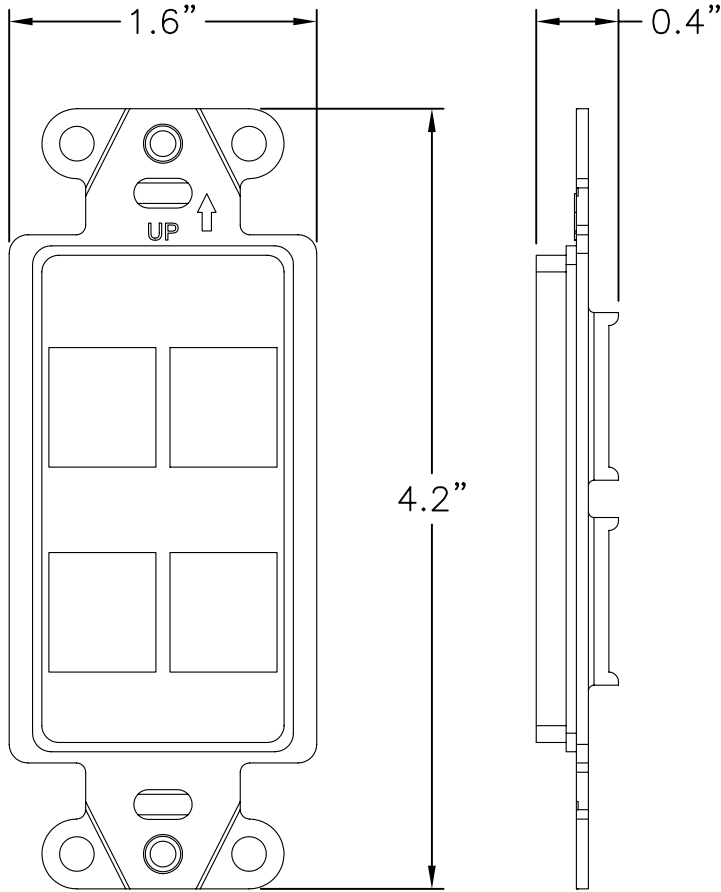

A

A

PROPRIETARY AND CONFIDENTIAL
THE INFORMATION CONTAINED
IN THIS DRAWING IS THE SOLE
PROPERTY OF On-Q/LEGRAND.
ANY REPRODUCTION IN PART OR
AS A WHOLE WITHOUT THE WRITTEN
PERMISSION OF On-Q/LEGRAND
IS PROHIBITED. DRAWING IS SUBJECT
TO CHANGE WITHOUT NOTICE.

on·Q

legrand

P.O. Box 60907
Middletown, PA 17106-0907
1-800-321-2343

TITLE:

DECORATOR STRAP 4 PORT

SIZE A	DWG NO WP3414	FILE NAME CD-WP3414	CUST REV 1
REVISED DATE 11/09/07	SCALE NONE	SHEET 1 OF 1	

2

1