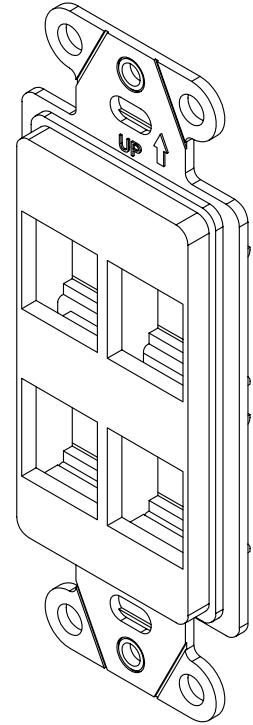

2

1

NOTES:

- 1. MATERIAL: ABS
- 2. ACCEPTS KEYSTONE STYLE INSERT
- 3. APPLICATIONS: DATA, VIDEO
- 4. UL LISTED
- 5. COLORS AVAILABLE: IVORY, BROWN, BLACK, ALMOND, LIGHT ALMOND ,WHITE
- 6. INSTALLATION HARDWARE INCLUDED