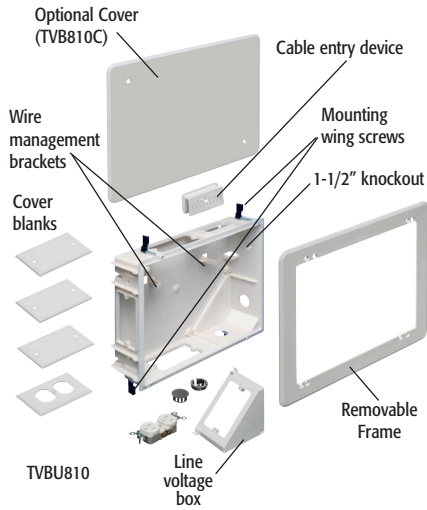

Metal and Non-Metallic 8 x 10 TV BOX™

Non-metallic, installation versatility, and perfect for Home Theater Installations. For new or retrofit work.

FEATURES AND BENEFITS

- Accepts standard-style plates with receptacles and decorator-style devices with plates - and Arlington's SCOOP™ series entrance plates and hoods
- Mounting wing screws hold box secure against wall
- Supplied with cover blanks, wall plate, cable entry device (CED130) and cable connectors for unused openings
- 1-1/2" knockout for ENT or other low voltage wiring
- CULUS Listed

CATALOG NUMBER	UPC/DCI/NAED MFG #018997	DESCRIPTION	UNIT PKG	STD PKG	DIM A	DIM B	DIM C
TVBS810	09757	8"x10" power/low voltage box (steel)	1	1	12.531	10.656	3.140
TVBU810*	09758	8"x10" power/low voltage box	1	1	12.531	10.656	3.140
TVB810C	24193	Cover Fits TVBS810 or TVBU810	1	10	12.530	10.656	0.140

*Add suffix "GC" to Catalog # when ordering in Canada, for example TVBU810GC.

Installation Instructions

Ideal for home theater systems where multiple connections are needed for sound systems, satellite TV, cable TV, DVRs, and more. Box can be installed horizontally or vertically.

Scan For Video