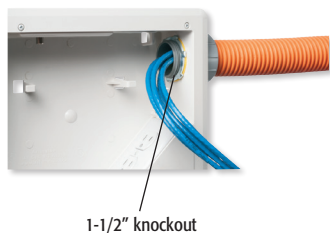

Metal and Non-Metallic 8 x 10 TV BOX™

Non-metallic, installation versatility, and perfect for Home Theater Installations. For new or retrofit work.

FEATURES AND BENEFITS

- Accepts standard-style plates with receptacles and decorator-style devices with plates - and Arlington's SCOOP™ series entrance plates and hoods
- Mounting wing screws hold box secure against wall
- Supplied with cover blanks, wall plate, cable entry device (CED130) and cable connectors for unused openings
- 1-1/2" knockout for ENT or other low voltage wiring
- CULUS Listed

CATALOG NUMBER	UPC/DCI/NAED MFG #018997	DESCRIPTION	UNIT PKG	STD PKG	DIM A	DIM B	DIM C
TVBS810	09757	8"x10" power/low voltage box (steel)	1	1	12.531	10.656	3.140
TVBU810*	09758	8"x10" power/low voltage box	1	1	12.531	10.656	3.140
TVB810C	24193	Cover Fits TVBS810 or TVBU810	1	10	12.530	10.656	0.140

*Add suffix "GC" to Catalog # when ordering in Canada, for example TVBU810GC.

Installation Instructions

Ideal for home theater systems where multiple connections are needed for sound systems, satellite TV, cable TV, DVRs, and more. Box can be installed horizontally or vertically.