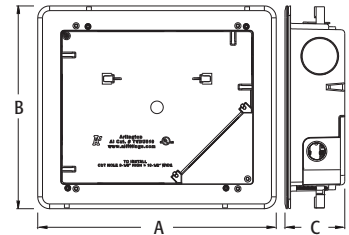

Metal and Non-Metallic 8 x 10 TV BOX™

Non-metallic, installation versatility, and perfect for Home Theater Installations. For new or retrofit work.

FEATURES AND BENEFITS

- Accepts standard-style plates with receptacles and decorator-style devices with plates - and Arlington's SCOOP™ series entrance plates and hoods
- Mounting wing screws hold box secure against wall
- Supplied with cover blanks, wall plate, cable entry device (CED130) and cable connectors for unused openings
- 1-1/2" knockout for ENT or other low voltage wiring
- CULUS Listed

CATALOG NUMBER	UPC/DCI/NAED MFG #018997	DESCRIPTION	UNIT PKG	STD PKG	DIM A	DIM B	DIM C
TVBS810	09757	8"x10" power/low voltage box (steel)	1	1	12.531	10.656	3.140
TVBU810*	09758	8"x10" power/low voltage box	1	1	12.531	10.656	3.140
TVB810C	24193	Cover Fits TVBS810 or TVBU810	1	10	12.530	10.656	0.140

*Add suffix "GC" to Catalog # when ordering in Canada, for example TVBU810GC.

Installation Instructions

Ideal for home theater systems where multiple connections are needed for sound systems, satellite TV, cable TV, DVRs, and more. Box can be installed horizontally or vertically.