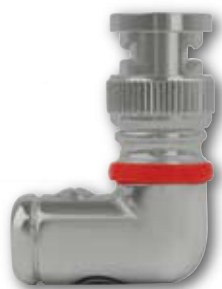

// BC SERIES

The BC Series connector is a 1-Piece design, featuring all nickel plated contacts and a standard nickel chrome shell. Offering similar functionality to the ST Series, the BC Series enables integrators to spec Planet Waves into large residential or commercial projects where price demands aggressive. This connector sacrifices little in terms of performance while still offering all the incredible benefits of the Planet Waves system.

- Nickel-plated contacts
- Standard nickel chrome finish
- Quality connectivity at a more affordable price

BCRCAP10
10-Pack Bulk RCA
Female Connector

BCFP10
10-Pack Bulk F
Connectors

BCBNCP10
10-Pack Bulk BNC
Connectors

BCRCAP10
10-Pack Bulk RCA
Connector

BCRTBNCP5
5-Pack Right-Angle
BNC Connectors

BCRTRCAP5
5-Pack Right-Angle
RCA Connectors

All Planet Waves bulk connectors are 100% reusable and are designed and manufactured to work seamlessly with Planet Waves Bulk Cable