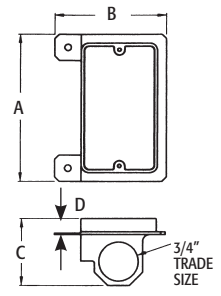

Low Voltage Mounting Brackets for New Construction

Designed to install LOW VOLTAGE Class 2 ONLY.

CATALOG NUMBER	UPC/DCI/NAED MFG #018997	UNIT PKG	STD PKG	DIM A	DIM B	DIM C	DIM D
LVMB1	14364	10	100	4.158	3.147	1.970	.375
LVMB2	14365	5	50	4.158	4.842	1.970	.375

PATENTED.

FEATURES AND BENEFITS

- Non-metallic
- For communications, cable TV, computer wiring
- Cat 5 listed
- Permits the use of 3/4" EMT
- Works with 1/2" or 5/8" drywall
- Available in single or double-gang models

LVMB1

Scan For Video