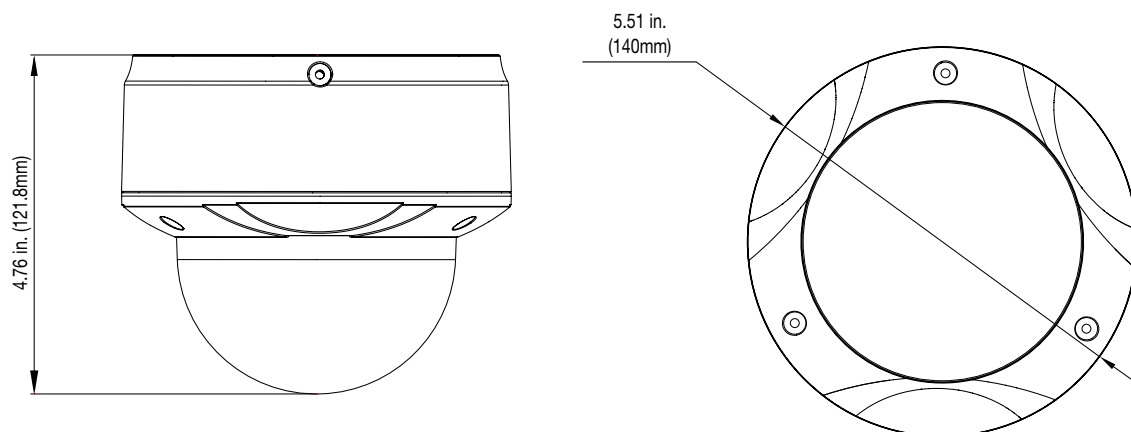

Dimensional Diagrams

TVD-5401, TVD-5402, TVD-5403 Indoor Mini Dome Camera