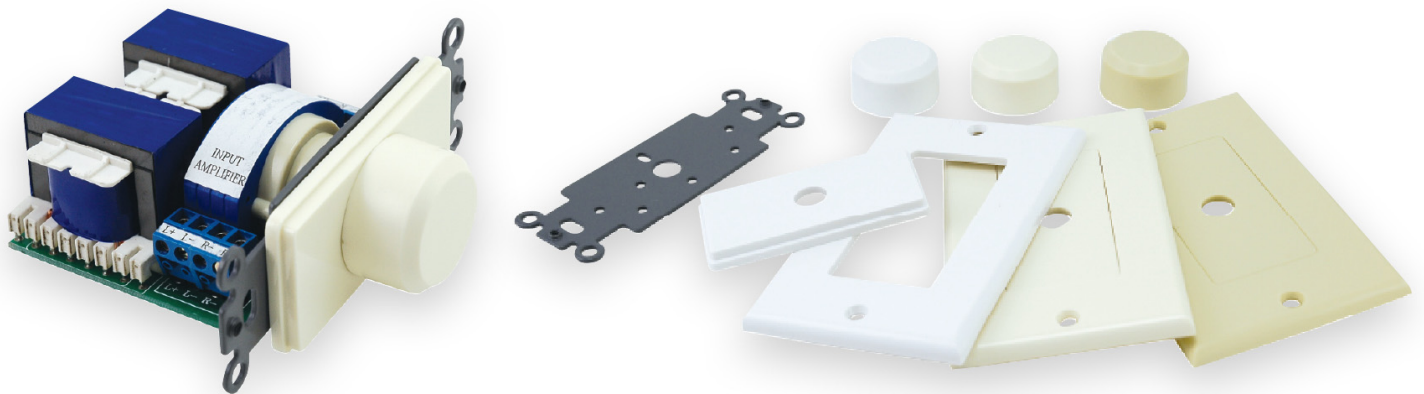

VC700

Impedance Protected Rotary In-Wall Stereo Volume Control

Specifications:

Power Handling:	63 Watts per Channel Max
Input/Output Wire Specifications:	Up to 12 GA. (compression quick connects)
Impedance Protection:.....	Protects up to 8 Pairs of 8 ohm Speakers
Mounting Configuration:	Standard Single Duplex Electrical Box
Dimensions:.....	4-1/8" H x 1-5/8" W x 3" D (depth in wall 2-3/4")
Colors:.....	White, Ivory and Bone
EMI/RFI Noise Filter:.....	Attenuation up to 58dB