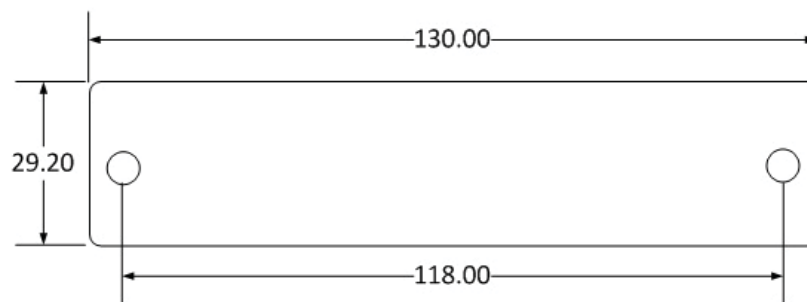

Adapter Plates

Single Mode, Multimode, LC, SC, and Blank Plates

Cleerline SSF™ adapter plates are designed to provide a wide variety of adapter configurations in any LGX-118 compatible panel. These SSF™ adapter plates have a simple push-in design to fit SSF™ Rack Mount and Wall Mount enclosures, or other fiber enclosures, making it easy to add additional ports as needed. A large selection of options are available, including high-density adapters.

FEATURES AND BENEFITS

- LGX-118 Compatible (1.15" x 5.10")
- For Use in Any LGX Compatible Wall or Rack Mount Enclosure
- CCH Compatible to LGX-118 Conversion Plate
- Zirconia ceramic sleeve
- Wide variety of Adapter options

SPECIFICATIONS

Adapters	6-24
Adapter Configuration	Single, Duplex, Quad
Fiber Types	Single Mode: OS1 and OS2 Multimode: OM2, OM3, OM4 (50um)
Sleeve Material	Zirconia ceramic
Dimensions	130mm x 29.20mm Distance between pins: 118mm

Adapter Plates

Single Mode, Multimode, LC, SC, and Blank Plates

	STYLE	ADAPTERS	Fiber Type	HOUSING	MODEL #
	Duplex SC	6 Duplex	MM OM2	Black	SSF-SC06-MM-OM2
	Duplex SC	12 Duplex	MM OM2	Black	SSF-SC12-MM-OM2
	Duplex SC	6 Duplex	MM OM3/OM4	Aqua	SSF-SC06-MM-OM3-4
	Duplex SC	12 Duplex	MM OM3/OM4	Aqua	SSF-SC12-MM-OM3-4
	Duplex SC	6 Duplex	SM OS2	Blue	SSF-SC06-SM-OS2
	Duplex SC	12 Duplex	SM OS2	Blue	SSF-SC12-SM-OS2
	Duplex SC	6 Duplex	SM/APC OS2	Green	SSF-SC06-SM-OS2-APC
	Duplex SC	12 Duplex	SM/APC OS2	Green	SSF-SC12-SM-OS2-APC
	Duplex LC	12 Duplex	MM OM2	Black	SSF-LC12-MM-OM2
	Duplex LC	12 Duplex	MM OM3/OM4	Aqua	SSF-LC12-MM-OM3-4
	Duplex LC	12 Duplex	SM OS2	Blue	SSF-LC12-SM-OS2
	Duplex LC	12 Duplex	SM/APC OS2	Green	SSF-LC12-SM-OS2-APC
	Quad LC	24	MM OM2	Black	SSF-LC24-MM-OM2
	Quad LC	24	MM OM3/OM4	Aqua	SSF-LC24-MM-OM3-4
	Quad LC	24	SM OS1/OS2	Blue	SSF-LC24-SM-OS2
	ST	6	MM/SM	Black	SSF-ST06-MM-SM
	ST	8	MM/SM	Black	SSF-ST08-MM-SM
	Blank	0	0	Black	SSF-BLANK