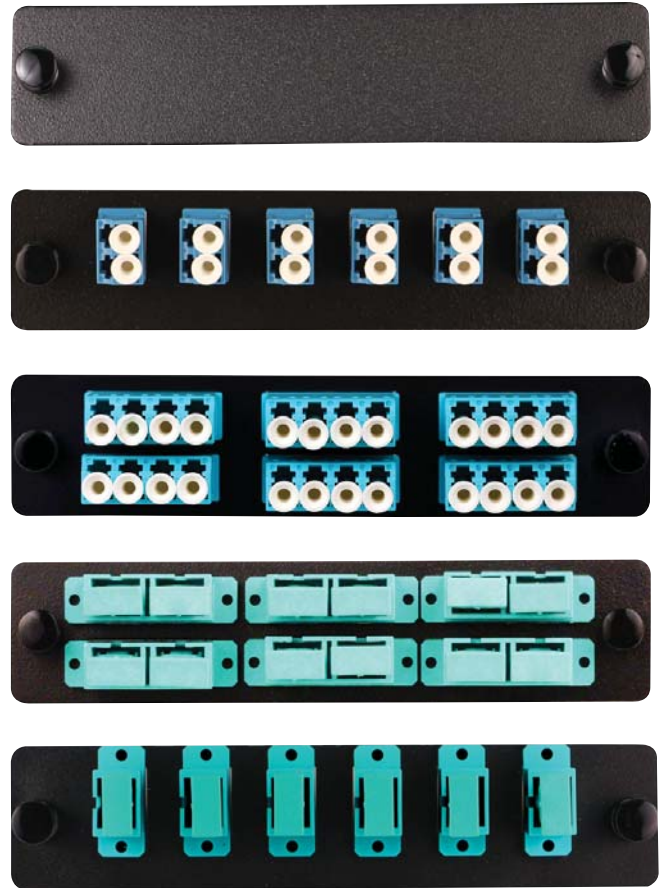

Adapter Plates

Single Mode, Multimode, LC, SC, and Blank Plates

Cleerline SSF™ adapter plates are designed to provide a wide variety of adapter configurations in any LGX-118 compatible panel. These SSF™ adapter plates have a simple push-in design to fit SSF™ Rack Mount and Wall Mount enclosures, or other fiber enclosures, making it easy to add additional ports as needed. A large selection of options are available, including high-density adapters.

FEATURES AND BENEFITS

- LGX-118 Compatible (1.15" x 5.10")
- For Use in Any LGX Compatible Wall or Rack Mount Enclosure
- CCH Compatible to LGX-118 Conversion Plate
- Zirconia ceramic sleeve
- Wide variety of Adapter options

SPECIFICATIONS

Adapters	6-24
Adapter Configuration	Single, Duplex, Quad
Fiber Types	Single Mode: OS1 and OS2 Multimode: OM2, OM3, OM4 (50um)
Sleeve Material	Zirconia ceramic
Dimensions	130mm x 29.20mm Distance between pins: 118mm

Adapter Plates

Single Mode, Multimode, LC, SC, and Blank Plates

	STYLE	ADAPTERS	Fiber Type	HOUSING	MODEL #
	Duplex SC	6 Duplex	MM OM2	Black	SSF-SC06-MM-OM2
	Duplex SC	12 Duplex	MM OM2	Black	SSF-SC12-MM-OM2
	Duplex SC	6 Duplex	MM OM3/OM4	Aqua	SSF-SC06-MM-OM3-4
	Duplex SC	12 Duplex	MM OM3/OM4	Aqua	SSF-SC12-MM-OM3-4
	Duplex SC	6 Duplex	SM OS2	Blue	SSF-SC06-SM-OS2
	Duplex SC	12 Duplex	SM OS2	Blue	SSF-SC12-SM-OS2
	Duplex SC	6 Duplex	SM/APC OS2	Green	SSF-SC06-SM-OS2-APC
	Duplex SC	12 Duplex	SM/APC OS2	Green	SSF-SC12-SM-OS2-APC
	Duplex LC	12 Duplex	MM OM2	Black	SSF-LC12-MM-OM2
	Duplex LC	12 Duplex	MM OM3/OM4	Aqua	SSF-LC12-MM-OM3-4
	Duplex LC	12 Duplex	SM OS2	Blue	SSF-LC12-SM-OS2
	Duplex LC	12 Duplex	SM/APC OS2	Green	SSF-LC12-SM-OS2-APC
	Quad LC	24	MM OM2	Black	SSF-LC24-MM-OM2
	Quad LC	24	MM OM3/OM4	Aqua	SSF-LC24-MM-OM3-4
	Quad LC	24	SM OS1/OS2	Blue	SSF-LC24-SM-OS2
	ST	6	MM/SM	Black	SSF-ST06-MM-SM
	ST	8	MM/SM	Black	SSF-ST08-MM-SM
	Blank	0	0	Black	SSF-BLANK