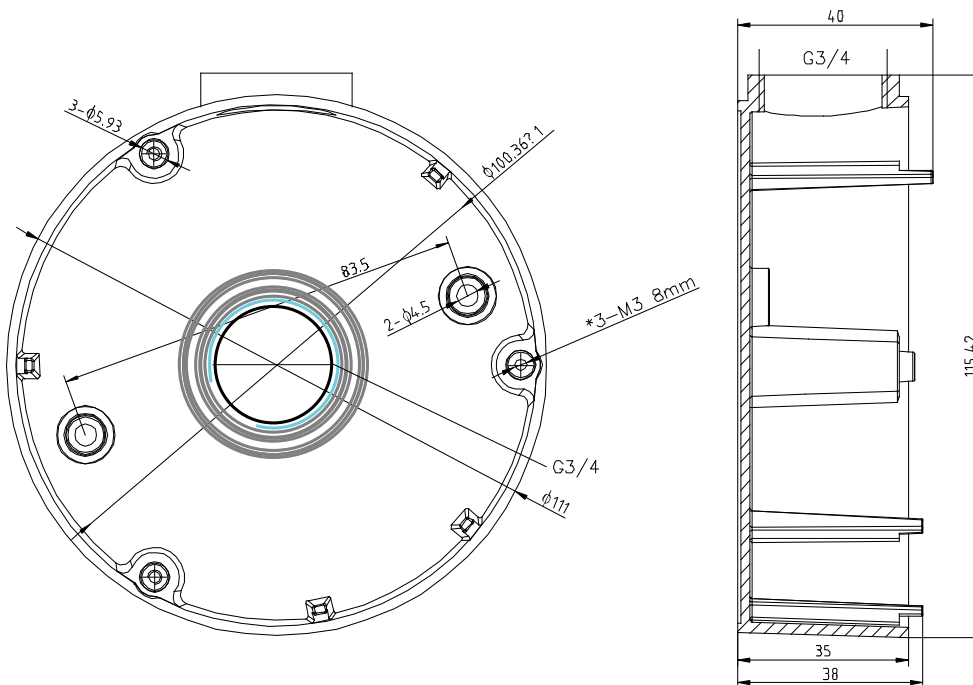

## CB110 Conduit Box for Dome Camera

CB110	
Appearance	Hikvision white
Range of Application	Conduit box for dome camera
Material	Aluminum alloy
Dimension	Φ115.4 mm x 40 mm (4.54" x 1.57")
Weight	155 g (5.47 ozs)

### Dimensions

**NOTE:** The actual bracket may vary from the picture above.