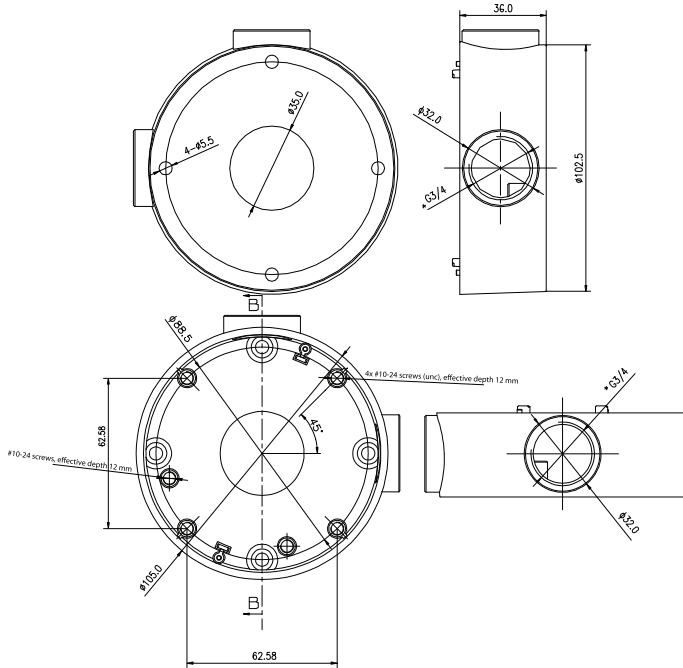

CB130

Conduit Base for Dome Camera

CB130	
Appearance	Hikvision white
Range of Application	Conduit base for dome camera
Material	Aluminum alloy
Dimension	Φ105 mm x 36 mm (4.13" x 1.42")
Weight	215 g (7.58 ozs)

NOTES: Pay attention to color matching.

Features

- Aluminum Alloy Material with Surface Spray Treatment
- Waterproof Design

Dimensions

NOTE: The actual bracket may vary from the picture above.

Fits the Following Cameras