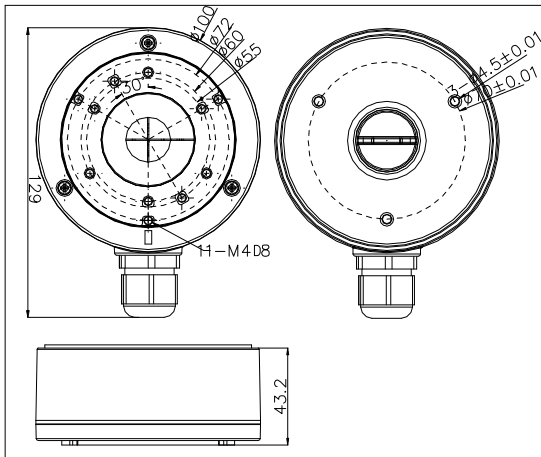

CBXS

Junction Box for Dome (Bullet) Camera

CBXS	
Appearance	Hikvision white
Material	Aluminum alloy
Dimensions	Φ100 mm x 43.2 mm x 129 mm (3.94" x 1.7" x 5.08")
Weight	320 g (11.29 ozs)

NOTES:

Install bracket on a flat wall.

Waterproof rubber is necessary for outdoor application.

The wall must be capable of supporting over three times as much as the total weight of the camera and the mount. The maximum load capacity of the bracket is 4.5 kg (9.92 lbs).

Key Features

- Aluminum Alloy Material with Surface Spray Treatment
- Cable Hole

Dimensions

NOTE: The actual bracket may vary from the picture above.

Order Model

CBXS