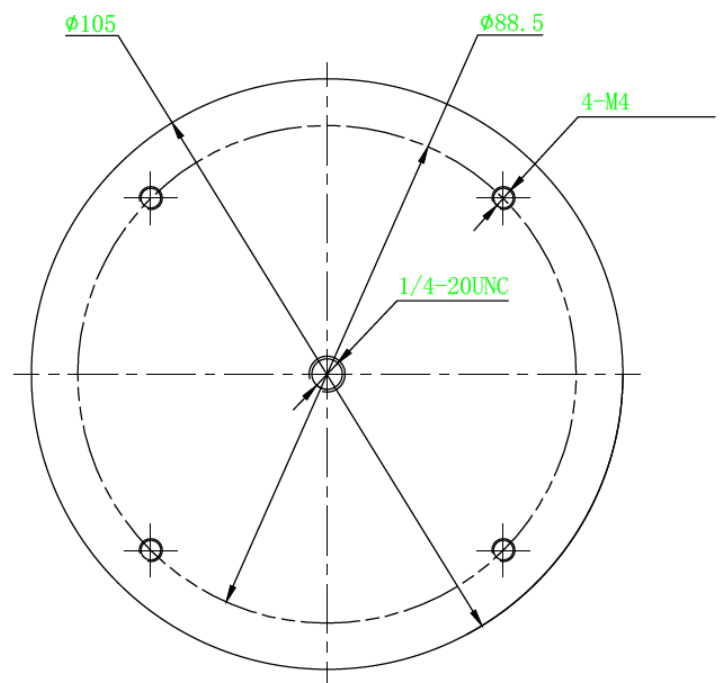

### Tripod Adapter for DS-2TD2617B-x/PA and DS-2TD2636B-x/P Bullet Cameras

- Designed for Installation of DS-2TD2617B-x/PA and DS-2TD2636B-x/P Bullet Cameras onto DS-2907ZJ Tripod
- Four-Hole Design

The maximum load capacity is 22 lbs (10 kg).

## Specifications

DS-2909ZJ	
Appearance	Hikvision white
Material	Aluminum alloy
Dimension	Ø 105 mm (Ø 4.13")
Weight	7.15 ozs (202.5 g)

## Dimensions

Units: mm