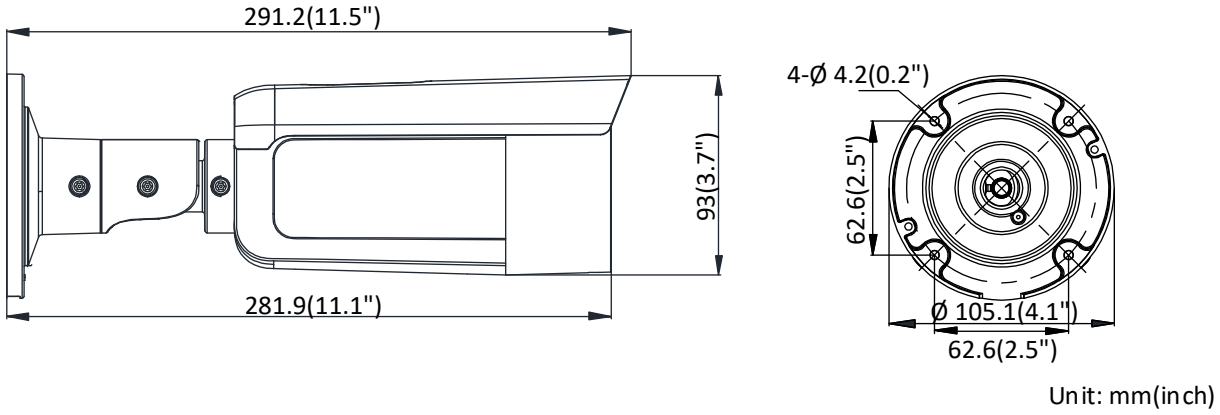

#### Available Models:

DS-2CD2T47G1-L: 4 mm

DS-2CD2T47G1-L: 6 mm

# Specifications

<b>Camera</b>	
Image Sensor	1/1.8" progressive scan CMOS
Min. Illumination	0.0014 @ (f/1.0, AGC on), 0 lux with light
Shutter Speed	1/3 s to 1/100,000 s
Slow Shutter	Yes
DNR	3D DNR
Wide Dynamic Range	120 dB
Angle Adjustment	Pan: 0° to 360°, tilt: 0° to 90°, rotate: 0° to 360°
<b>Lens</b>	
Focal length	4 mm/6 mm
Aperture	f/1.0
Focus	Fixed
FOV	4 mm, horizontal FOV: 94°, vertical FOV: 48°, diagonal FOV: 115° 6 mm, horizontal FOV: 57°, vertical FOV: 31°, diagonal FOV: 67°
Lens Mount	M16
<b>Compression Standard</b>	
Video Compression	Main stream: H.265+/H.265/H.264+/H.264 Sub-stream: H.265/H.264/MJPEG Third stream: H.265/H.264
H.264 Type	Main profile/high profile
H.264+	Main stream supports
H.265 Type	Main profile
H.265+	Main stream supports
Video Bit Rate	32 Kbps to 16 Mbps
<b>Smart Feature-set</b>	
Behavior Analysis	Line crossing detection, intrusion detection, object removal detection, unattended baggage detection
Exception Detection	Scene change detection
Face Detection	Yes
<b>Image</b>	
Max. Resolution	2688 × 1520
Main Stream	60 Hz: 30 fps (2688 × 1520, 2560 × 1440, 2304 × 1296, 1920 × 1080, 1280 × 720)
Sub-Stream	60 Hz: 30 fps (640 × 480, 640 × 360, 320 × 240)
Third stream	60 Hz: 30 fps (1280 × 720, 640 × 360, 352 × 240)
Image Enhancement	BLC/3D DNR/HLC
Image Settings	Rotate mode, saturation, brightness, contrast, sharpness, AGC, white balance adjustable by client software or Web browser
Day/Night Switch	Day/Night
ROI (Region of Interest)	Supports 1 fixed region for main stream and sub-stream separately

# Dimensions