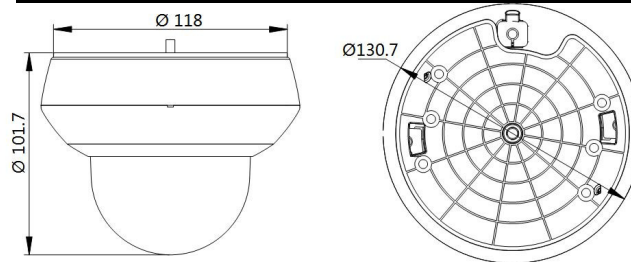

### Image

Maximum Resolution	2560 × 1440
Main Stream	24 fps (2560 × 1440), 30 fps (2048 × 1536, 1920 × 1080, 1280 × 960, 1280 × 720)
Sub Stream	30 fps (704 × 480, 640 × 480, 352 × 240)
Third Stream	30 fps (1280 × 720, 704 × 480, 640 × 480, 352 × 240)
Image Enhancement	3D DNR, HLC, EIS, regional exposure, regional focus

### Interface

Audio	1-ch audio input and 1-ch audio output, built-in microphone
Communication Interface	1-port RJ45 10 M/100 M Ethernet, PoE

### General

Power	12 VDC and PoE, maximum: 12 W (maximum 3.9 W for IR)
Working Temperature	-4° to 140° F (-20° to 60° C)
Working Humidity	≤90% non-condensing
Protection Level	IP66 Standard, IK10, TVS 4000V lightning protection, surge protection, and voltage transient protection
Material	Aluminum alloy, PC, PC + ABS
Dimensions	Ø5.15" x 4.00" (Ø130.7 mm x 101.7 mm)
Weight	Approximately 1.17 lbs (0.53 kg)

## Dimensions

Unit:mm