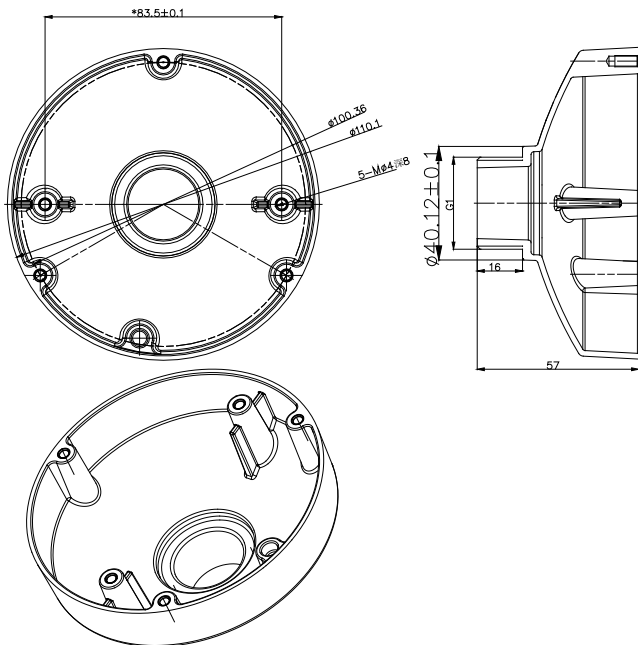

PC110

Pendant Cap for Dome Camera

Features:

- Aluminum alloy material with surface spray treatment
- Better waterproof design

Dimension:

Model Suitable:

DS-2CD21x2-I

Note: The actual bracket may vary from the picture above.

Order Model:

PC110

Parameter:

Model	PC110
Parameters	Pendant Cap for Dome Camera
Appearance	Hikvision White
Range of Application	Pendant Cap for Dome Camera
Material	Aluminum Alloy
Dimension	110mmX57mm
Weight	132g

Note:

- Pay attention to color matching
- The bracket should be installed on flat wall
- The wall must be capable of supporting over 3 times as much as the total weight of the camera and the mount.
- The maximum load capacity of the bracket is 5KG