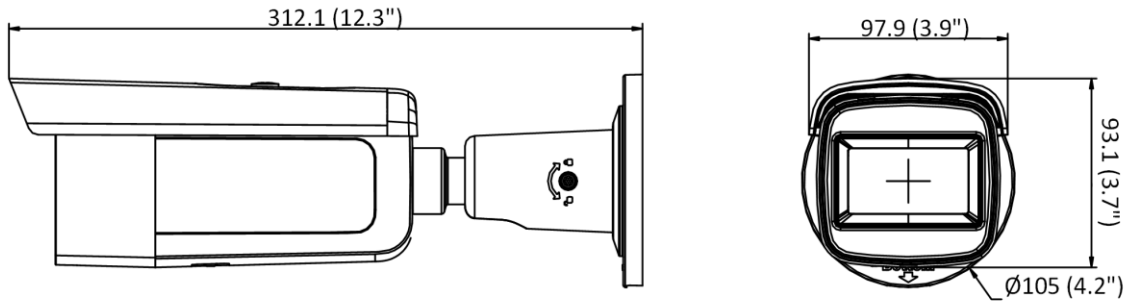

demands. Typical application scenarios include coastal areas about 2 kilometers (1.24 miles) away from coastlines, as well as areas affected by acid rain.
No specific protection	Hikvision products at this level are equipped for use in areas where no specific anti-corrosion protection is needed.

▪ **Dimension**

Unit: mm (inch)

▪ **Accessory**

▪ **Optional**

CB130	PM	CBS	CM
Junction Box	Vertical Pole Mount	Junction Box	Corner Mount