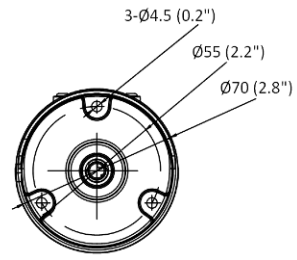

Unit: mm (inch)

- **Accessory**
- **Optional**

CBXS

Junction Box