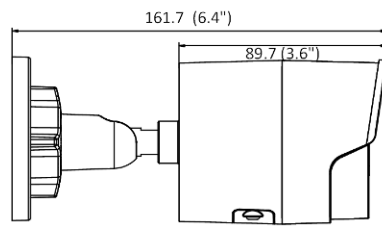

Unit: mm (inch)

- **Accessory**
- **Optional**

CBXS

Junction Box