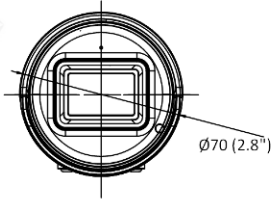

Unit: mm (inch)

- **Accessory**
- **Optional**

CBXS

Junction Box