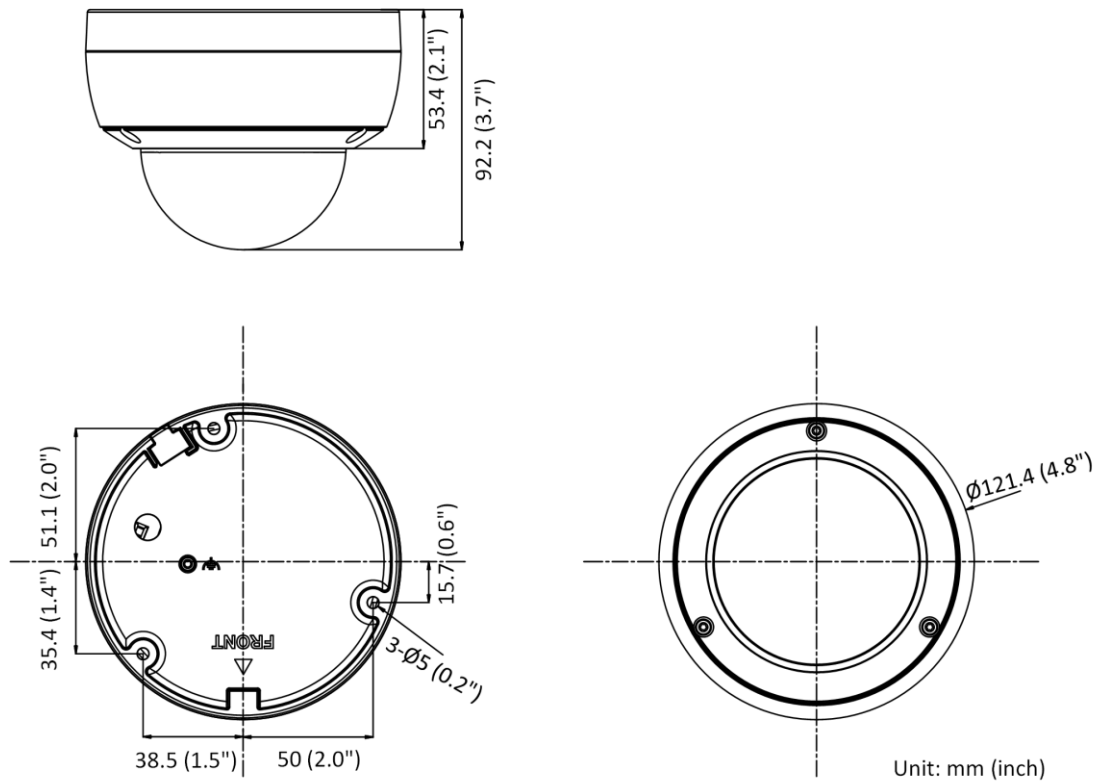

▪ **Dimension**

▪ **Accessory**

▪ **Optional**

WMS+PC120 Wall Mount	PM Vertical Pole Mount	CB120 Junction Box	SRSM Rain Shade
CM Corner Mount	CPM+PC120 Pendant Mount