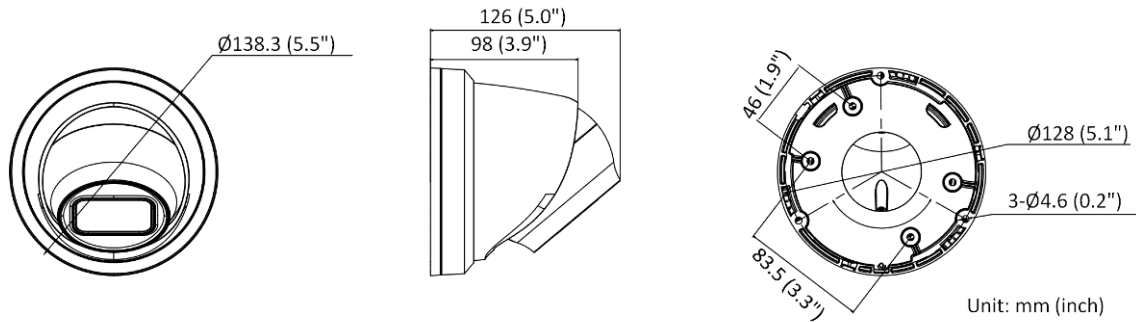

demands. Typical application scenarios include coastal areas about 2 kilometers (1.24 miles) away from coastlines, as well as areas affected by acid rain.
No specific protection	Hikvision products at this level are equipped for use in areas where no specific anti-corrosion protection is needed.

▪ **Dimension**

▪ **Accessory**

▪ **Optional**

WML+PC140 Wall Mount	CB140PT Junction Box	CPM+PC140 Pendant Mount