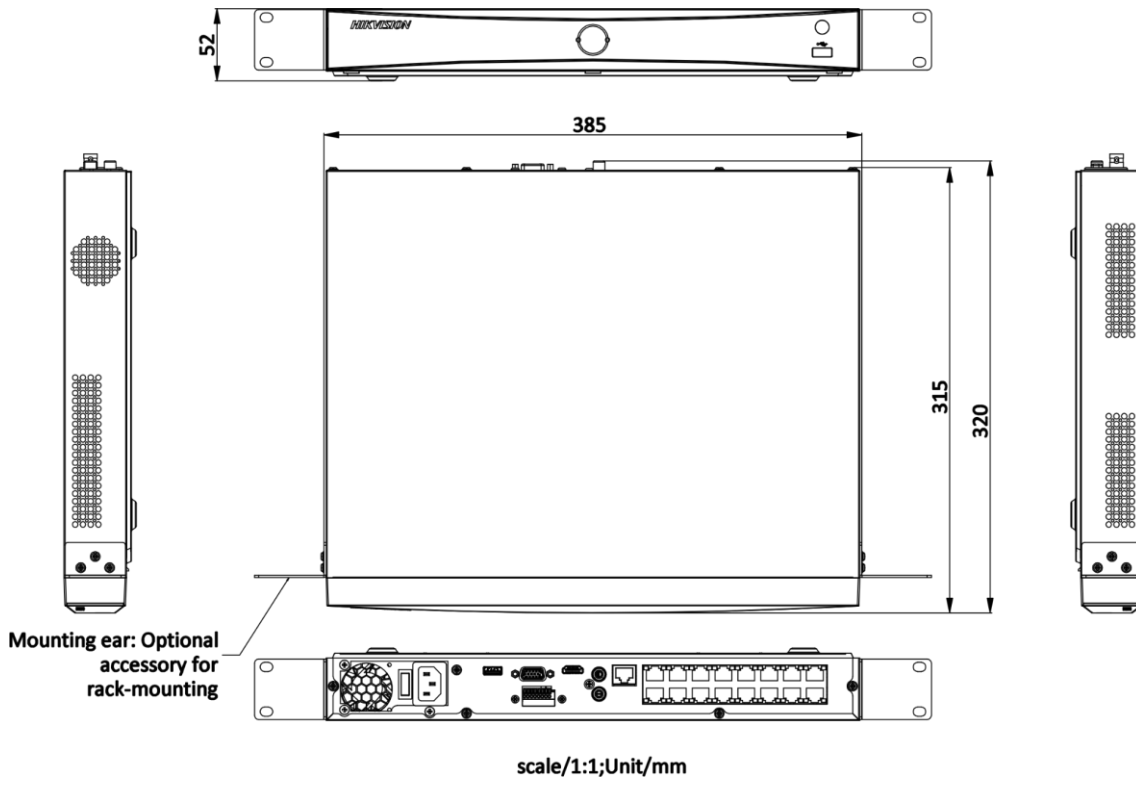

### Network & Ethernet Access

- 16 independent PoE network interfaces
- 1 self-adaptive 10/100/1000 Mbps Ethernet interface
- Hik-Connect for easy network management

<b>PoE</b>	
Interface	16, RJ-45 10/100 Mbps self-adaptive Ethernet interface
Power	≤ 200 W
Standard	IEEE 802.3af/at
<b>Auxiliary Interface</b>	
SATA	2 SATA interfaces
Capacity	Up to 10 TB capacity for each HDD
USB Interface	Front panel: 1 × USB 2.0; Rear panel: 1 × USB 2.0
Alarm In/Out	4/1
<b>General</b>	
Power Supply	100 to 240 VAC, 50 to 60 Hz
Consumption	≤ 15 W (without HDD and PoE off)
Working Temperature	-10 °C to 55 °C (14 °F to 131 °F)
Working Humidity	10% to 90%
Dimension (W × D × H)	385 mm × 315 mm × 52 mm (15.2"× 12.4" × 2.0")
Weight	≤ 3 kg (without HDD, 6.6 lb.)
<b>Certification</b>	
FCC	Part 15 Subpart B, ANSI C63.4-2014
CE	EN 55032: 2015, EN 61000-3-2, EN 61000-3-3, EN 50130-4, EN 55035: 2017

# Dimension