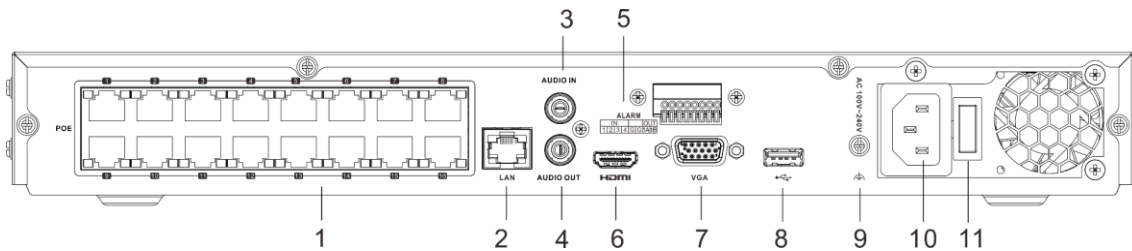

Physical Interface

No.	Description	No.	Description
1	Network interfaces with PoE function	7	VGA interface
2	LAN network interface	8	USB interface
3	AUDIO IN	9	GND
4	AUDIO OUT	10	Power supply
5	ALARM IN and OUT	11	Power switch
6	HDMI interface		

Available Model

DS-7616NXI-K2/16P

Headquarters

No.555 Qianmo Road, Binjiang District,
Hangzhou 310051, China
T +86-571-8807-5998
www.hikvision.com

Follow us on social media to get the latest product and solution information.