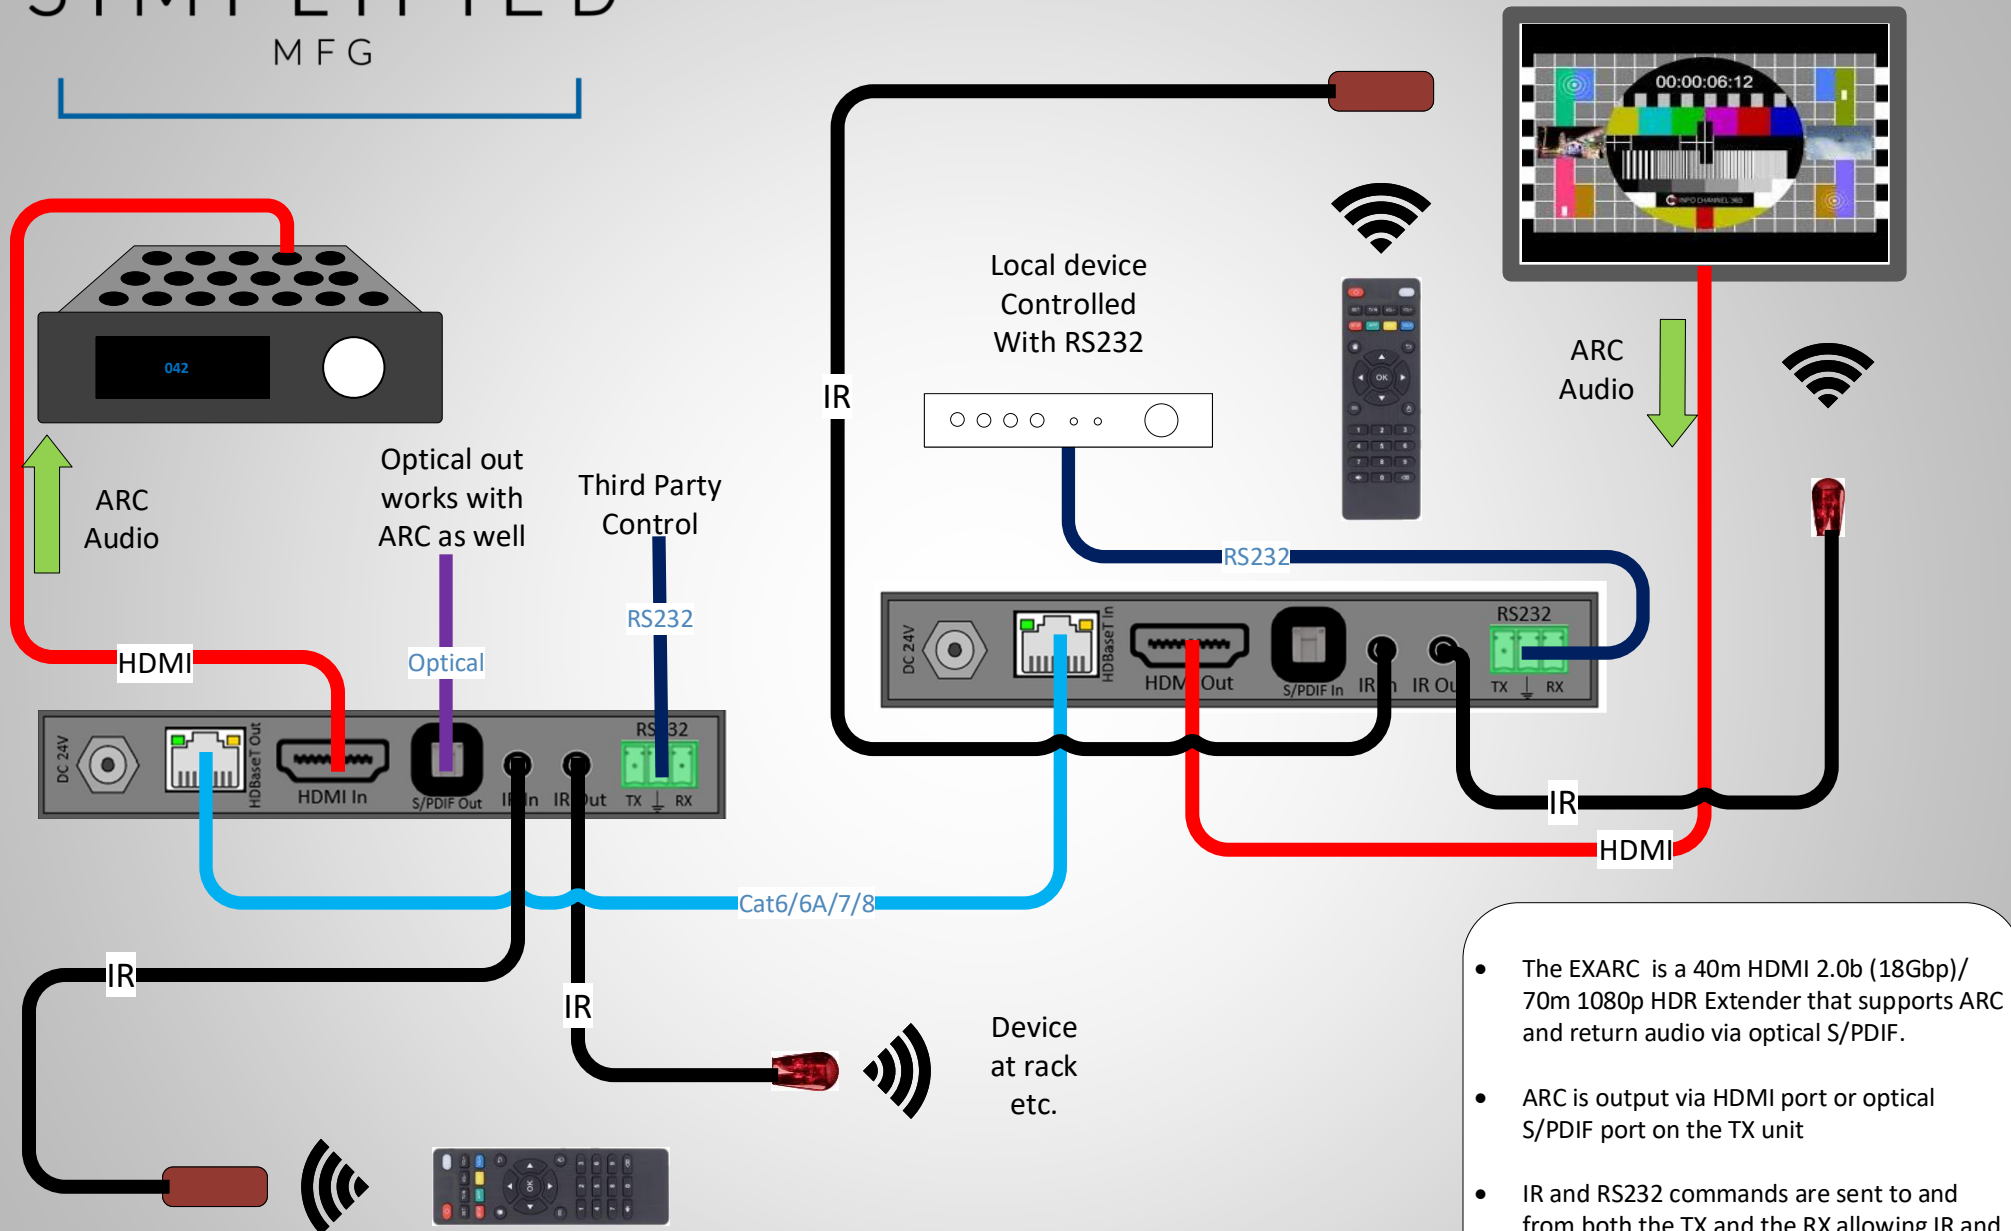

SIMPLIFIED  
MFG

# EXARC Quick Start Guide

- The EXARC is a 40m HDMI 2.0b (18Gbp)/ 70m 1080p HDR Extender that supports ARC and return audio via optical S/PDIF.
- ARC is output via HDMI port or optical S/PDIF port on the TX unit
- IR and RS232 commands are sent to and from both the TX and the RX allowing IR and RS232 to be sent from source end to display and/or from display end to source end