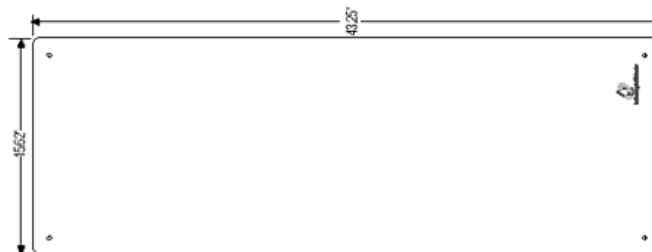

### Technical Information

Dimensional Data

**Height :** 43.25 Inch  
**Width :** 15.62 Inch

Material Specifications

**Color :** White  
**Enclosure Material :** Steel  
**Gauge of Steel :** 18 Gauge  
**Paint Finish :** Powder-Coated

Product Features

**Color :** White  
**Gauge of Steel :** 18 Gauge  
**Height :** 43.25 Inch  
**Item :** Flush Mount Cover

**Paint Finish :** Powder-Coated

**Series :** Series 420

**Standards and Certifications :** ACA/CULUS/UL/TIA/EIA/FCC

### Features and Benefits

- Flush-mount cover attaches directly to enclosure, utilizing provided screws
- To open, simply remove screws from enclosure
- Flush-mount cover overlaps drywall cutout by ¼ inch to hide uneven drywall cuts around the enclosure
- Cover is manufactured out of 18-gauge steel, powder-coated white
- Covers protect home networking components and electronics mounted inside the enclosure
- Flush-mount cover is the most basic, cost-effective option for your Leviton Structured Media Center