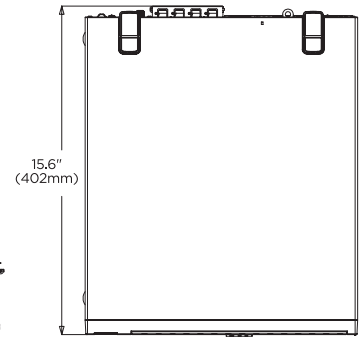

Dimensions

Unit: inch (mm)

Specifications

DESCRIPTION		Blackjack DX
Included IP licenses		4
Form factor		Slim Desktop
Operating system	DW-BJDX31XXT	Windows 10 IoT Enterprise LTSC
	DW-BJDX31XXT-LX	Ubuntu Desktop 20.04.5 LTS
CPU		Intel® i3 processor
Memory		8GB
Ethernet port		1x 1G Ethernet, 1x 2.5G Ethernet
System	Max video storage rate (Mbps)	180 Mbps
Storage	Maximum HDD	2 x 3.5 SATA HDD
	Maximum storage	40TB
Video-out	Outputs	1x true HD, 1x DP for system configuration. Maximum 1 display output at a time
	Video card	Onboard Intel HD Graphics
	Resolution	True HD: 4096x2160@60Hz , DP: 7680x4320@60Hz / 5120x3200@120Hz
Pre-loaded VMS software		DW Spectrum® IPVMS Server
Remote clients		Cross-platform - Windows®, Linux Ubuntu® and Mac®
Mobile apps		iOS® and Android®
Keyboard and mouse		Included
Power supply		300W**
Operating temperature		41°F-104°F (5°C-40°C)
Operating humidity		20-90% RH
Dimension (WxDxH)		Desktop 3.88" x 13.1" x 15.8" (98.5 x 334 x 402 mm) Standing 13.1" x 3.88" x 15.8" (334 x 98.5 x 402 mm)
Other certification		NDAA, TAA
Warranty		5 year limited