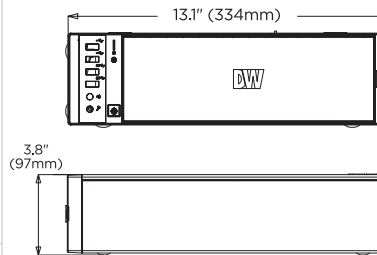

Dimensions

Unit: inch (mm)

Specifications

DESCRIPTION		Blackjack DX
Included IP licenses		4
Form factor		Slim Desktop
Operating system	DW-BJDX31XXT	Windows 10 IoT Enterprise LTSC
	DW-BJDX31XXT-LX	Ubuntu Desktop 20.04.5 LTS
CPU		Intel® i3 processor
Memory		8GB
Ethernet port		1x 1G Ethernet, 1x 2.5G Ethernet
System	Max video storage rate (Mbps)	180 Mbps
Storage	Maximum HDD	2 x 3.5 SATA HDD
	Maximum storage	40TB
Video-out	Outputs	1x true HD, 1x DP for system configuration. Maximum 1 display output at a time
	Video card	Onboard Intel HD Graphics
	Resolution	True HD: 4096x2160@60Hz , DP: 7680x4320@60Hz / 5120x3200@120Hz
Pre-loaded VMS software		DW Spectrum® IPVMS Server
Remote clients		Cross-platform - Windows®, Linux Ubuntu® and Mac®
Mobile apps		iOS® and Android®
Keyboard and mouse		Included
Power supply		300W**
Operating temperature		41°F-104°F (5°C-40°C)
Operating humidity		20-90% RH
Dimension (WxDxH)		Desktop 3.88" x 13.1" x 15.8" (98.5 x 334 x 402 mm) Standing 13.1" x 3.88" x 15.8" (334 x 98.5 x 402 mm)
Other certification		NDAA, TAA
Warranty		5 year limited