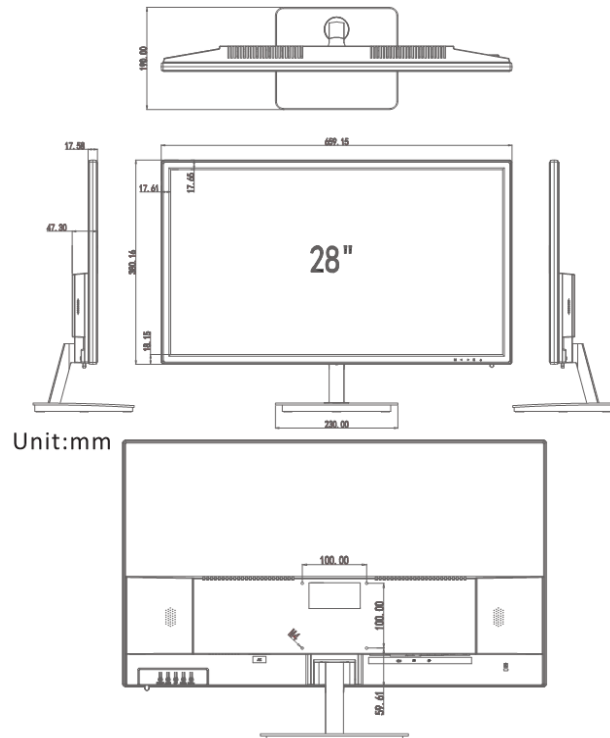

## IMHD4K-28

28" Ultra High Definition 4K Monitor 3840 x 2160 Monitor HDMI, DisplayPort

### Features

- Ultra High Definition 4K Image: 3840 x 2160
- Suitable for All Video Surveillance and Security applications
- Bright Illuminated Panel with 178° Viewing Angle
- Inputs: HDMI & DisplayPort
- 3D Combo Filter
- VESA Mount 100 x 100

Display Characteristics	
Screen Size	28"
Active Display Area (W x H)	620.93 x 341.3 mm
Display Mode	16:9
LED Type	TFT-LED
Resolution	3840 × 2160
Display Color	1.073G
Pixel Pitch ( H x V)	0.1617 × 0.1617
Brightness(nits)	350cd/m <sup>2</sup>
Contrast Ratio	1000:1
Viewing Angle (H/V)	178 /178
Response Time	5ms
Backlight	LED
Input&Output	
HDMI 2.0	1
DP	1
USB	1
Power	1
Speaker	2x3W(Stereo)
Video	
Color System	PAL/NTSC/SECAM
OSD Control	Auto adjust, Brightness, Contrast, Hori. / Vert. Position, Clock, phase, Color, Language..
3D comb filter	YES
Support Picture in Picture (PIP)	YES
Power& Mount Way	
Power	AC100V~240V,50/60Hz
Working Temperature	-22°F ~ 185°F (-30°C ~ 85°C)
Power Consumption	≤40W
Menu	Chinese/English(other languages supported)
Mounting/Weight	VESA mount/7kg 100 x 100
MTBF	50000 Hours
Dimension size	26 x 15 x 1.9 in (660*380*47mm)
Accessories	
Included Accessories	Industrial PSU,Screw, Cable holder, Quick start guide

### Ordering Information

**IMHD4K-28:** 28" 4K HDMI Monitor