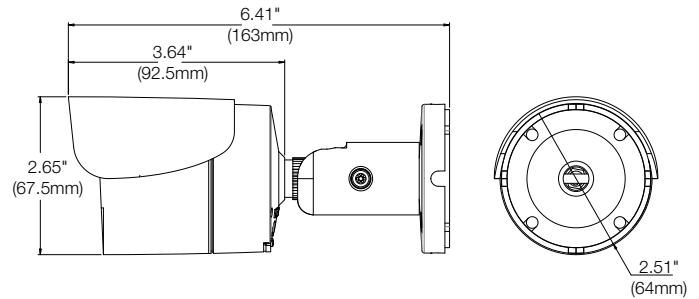

## Dimensions

unit: Inch (mm)

## Specifications

IMAGE	
Image sensor	5MP 1/2.8" CMOS
Active pixels	2608(H) x 1960(V)
Scanning system	Progressive scan
Frequency	60Hz / 50Hz
Signal technology	Universal HD over Coax® technology with HD-Analog, HD-TVI, HD-CVI to 5MP
Synchronization	Internal
Resolution	2592(H) x 1944(V)
Minimum scene illumination	0.16 lux (color) 0 lux (B&W)
Video output	HD-Analog and HD-TVI: 5MP/1944p @ 20fps and 12.5fps HD-Analog, HD-TVI and HD-CVI: 4MP/1440p @ 30fps
LENS	
Focal length	4.0mm
Lens type	Fixed lens
Field of view (FoV)	82°
IR distance	70ft range
OPERATIONAL	
Shutter mode	Auto
Shutter speed	1/30-1/30,000
Backlight (BLC)	Yes
Star-Light (sense-up)	Off - x32
Wide Dynamic Range (WDR)	Double shutter WDR
Wide dynamic range (WDR) dB	120dB
Smart DNR™ 3D digital noise reduction	3D/2D DNR
White balance	Yes
Day / night	Auto, day (color), night (B/W)
Mirror / flip	Yes
Auto gain control	Max 72dB
Motion detection	Yes
Privacy zones	Yes
Sharpness	Yes
Gamma	0.45
De-fog	Yes
RS485 / UTP built-in	UTC
ENVIRONMENTAL	
Operating temperature	-4°F - 122°F (-20°C - 50°C)
Operating humidity	10-90% RH (non-condensing)
IP rating	IP66 environmental-rated dust-tight and water-resistant
Other certifications	FCC, CE, ROHS
ELECTRICAL	
Power requirements	DC12V
Power consumption	DC12V(LED OFF): 2W (176mA) DC12V(LED ON): 3.9W (333mA)
MECHANICAL	
Material	Aluminum bullet housing
Dimensions	6.41" x 2.51" (163 x 67.5 mm)
Weight	1.1lbs (0.5kg)