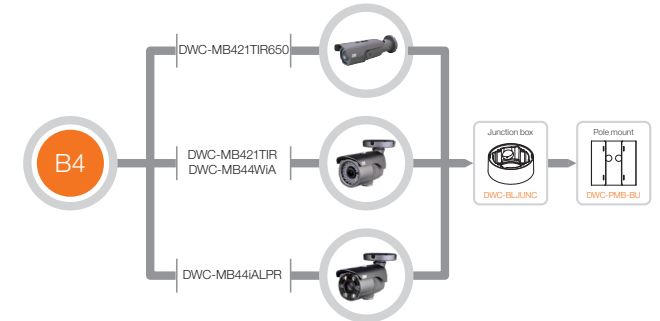

IP Camera accessories

MEGApix® PANO™ 48MP dome camera

Weather Resistant Bullet Cameras

MEGApix® PANO™ 6MP bullet camera

Outdoor vandal dome camera

MEGApix® PANO™ dome camera

Turret cameras

IP Camera accessories

Snapit™ MV4 outdoor vandal dome cameras

Outdoor vandal dome cameras

MV7 ultra-low profile outdoor vandal dome cameras

Snapit™ indoor dome cameras

30x pan, tilt, zoom dome camera

HD over Coax™ Camera accessories

Star-light FLEX™ dome cameras

Star-light PANO™ bullet cameras

Bullet cameras

Indoor dome cameras

HD over Coax™ Camera accessories

Outdoor dome cameras

Pan, Tilt, Zoom dome cameras