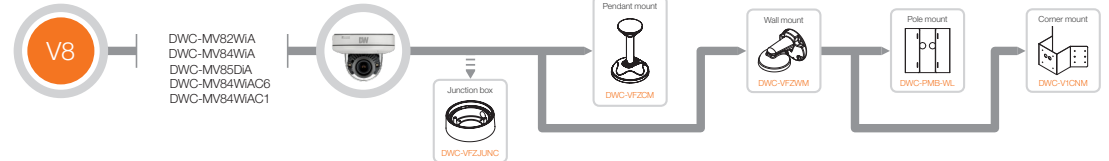

IP Camera accessories

MEGApix® PANO™ 48MP dome camera

Weather Resistant Bullet Cameras

MEGApix® PANO™ 6MP bullet camera

Outdoor vandal dome camera

MEGApix® PANO™ dome camera

Turret cameras

IP Camera accessories

Snapit™ MV4 outdoor vandal dome cameras

Outdoor vandal dome cameras

MV7 ultra-low profile outdoor vandal dome cameras

Snapit™ indoor dome cameras

30x pan, tilt, zoom dome camera

HD over Coax™ Camera accessories