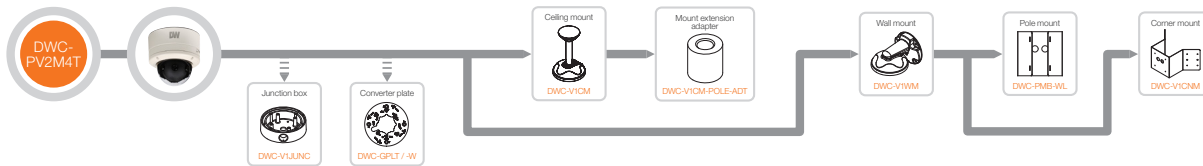

IP Camera accessories

MEGApix® PANO™ 48MP dome camera

Weather Resistant Bullet Cameras

MEGApix® PANO™ 6MP bullet camera

Outdoor vandal dome camera

MEGApix® PANO™ dome camera

Turret cameras

IP Camera accessories

Snapit™ MV4 outdoor vandal dome cameras

Outdoor vandal dome cameras

MV7 ultra-low profile outdoor vandal dome cameras

Snapit™ indoor dome cameras

30x pan, tilt, zoom dome camera

HD over Coax™ Camera accessories