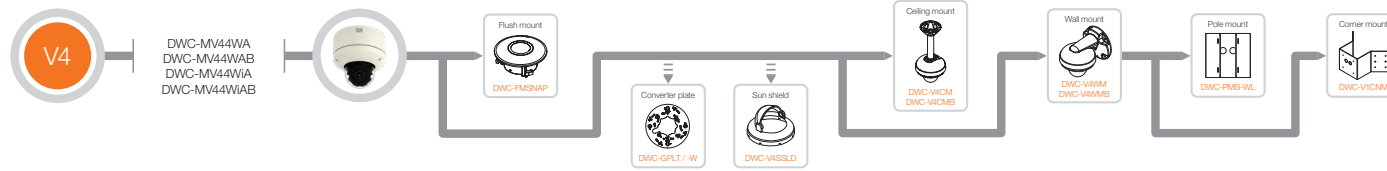

IP Camera accessories

MEGApix® PANO™ 48MP dome camera

Weather Resistant Bullet Cameras

MEGApix® PANO™ 6MP bullet camera

Outdoor vandal dome camera

MEGApix® PANO™ dome camera

Turret cameras

IP Camera accessories

Snapit™ MV4 outdoor vandal dome cameras

Outdoor vandal dome cameras

MV7 ultra-low profile outdoor vandal dome cameras

Snapit™ indoor dome cameras

30x pan, tilt, zoom dome camera

HD over Coax™ Camera accessories