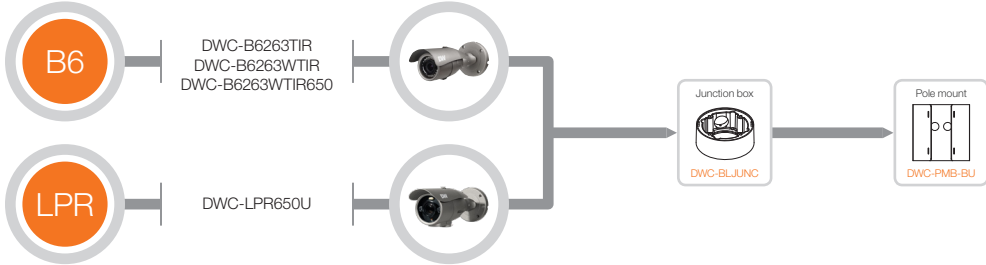

Snapit™ MV4 outdoor vandal dome cameras

Outdoor vandal dome cameras

MV7 ultra-low profile outdoor vandal dome cameras

Snapit™ indoor dome cameras

30x pan, tilt, zoom dome camera

HD over Coax™ Camera accessories

Star-light FLEX™ dome cameras

Star-light PANO™ bullet cameras

Bullet cameras

Indoor dome cameras

HD over Coax™ Camera accessories

Outdoor dome cameras

Pan, Tilt, Zoom dome cameras