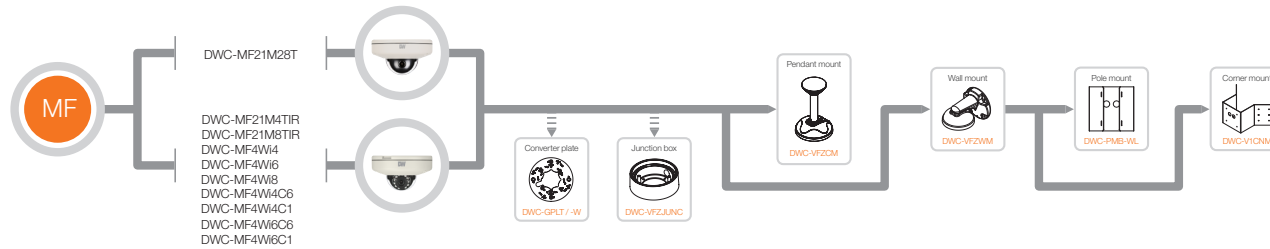

IP Camera accessories

MEGApix® PANO™ 48MP dome camera

Weather Resistant Bullet Cameras

MEGApix® PANO™ 6MP bullet camera

Outdoor vandal dome camera

MEGApix® PANO™ dome camera

Turret cameras

IP Camera accessories

Snapit™ MV4 outdoor vandal dome cameras

Outdoor vandal dome cameras

MV7 ultra-low profile outdoor vandal dome cameras

Snapit™ indoor dome cameras

30x pan, tilt, zoom dome camera

HD over Coax™ Camera accessories