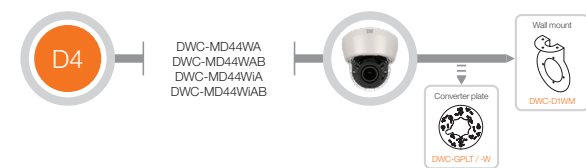

Snapit™ MV4 outdoor vandal dome cameras

Outdoor vandal dome cameras

MV7 ultra-low profile outdoor vandal dome cameras

Snapit™ indoor dome cameras

30x pan, tilt, zoom dome camera

HD over Coax™ Camera accessories

Star-light FLEX™ dome cameras

Star-light PANO™ bullet cameras

Bullet cameras

Indoor dome cameras

HD over Coax™ Camera accessories

Outdoor dome cameras

Pan, Tilt, Zoom dome cameras