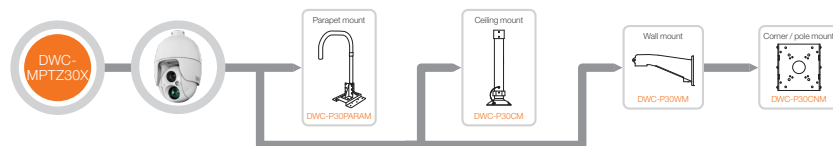

Snapit™ MV4 outdoor vandal dome cameras

Outdoor vandal dome cameras

MV7 ultra-low profile outdoor vandal dome cameras

Snapit™ indoor dome cameras

30x pan, tilt, zoom dome camera

HD over Coax™ Camera accessories