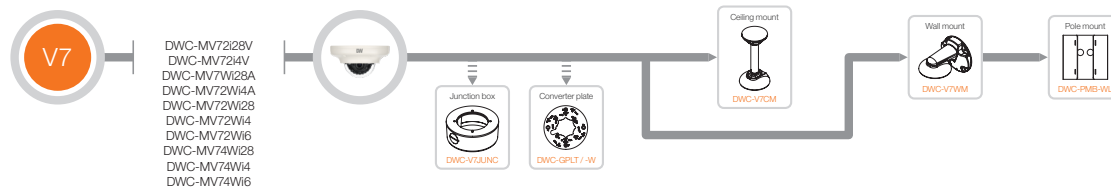

IP Camera accessories

MEGApix® PANO™ 48MP dome camera

Weather Resistant Bullet Cameras

MEGApix® PANO™ 6MP bullet camera

Outdoor vandal dome camera

MEGApix® PANO™ dome camera

Turret cameras

IP Camera accessories

Snapit™ MV4 outdoor vandal dome cameras

Outdoor vandal dome cameras

MV7 ultra-low profile outdoor vandal dome cameras

Snapit™ indoor dome cameras

30x pan, tilt, zoom dome camera

HD over Coax™ Camera accessories