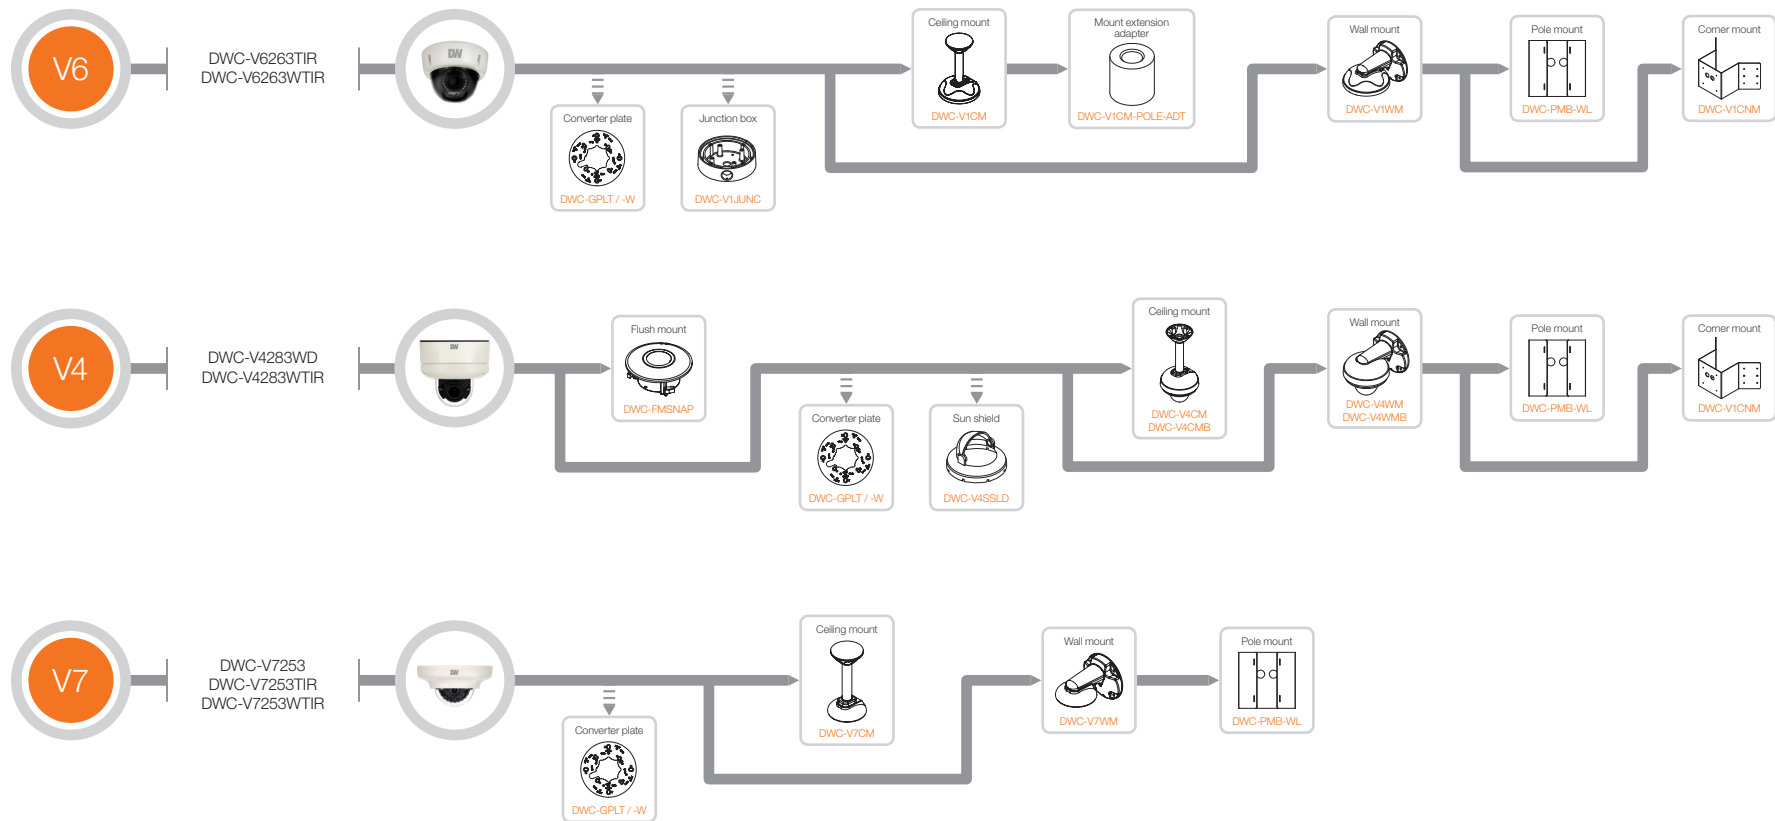

Snapit™ MV4 outdoor vandal dome cameras

Outdoor vandal dome cameras

MV7 ultra-low profile outdoor vandal dome cameras

Snapit™ indoor dome cameras

30x pan, tilt, zoom dome camera

HD over Coax™ Camera accessories

Star-light FLEX™ dome cameras

Star-light PANO™ bullet cameras

Bullet cameras

Indoor dome cameras

HD over Coax™ Camera accessories

Outdoor dome cameras

Pan, Tilt, Zoom dome cameras