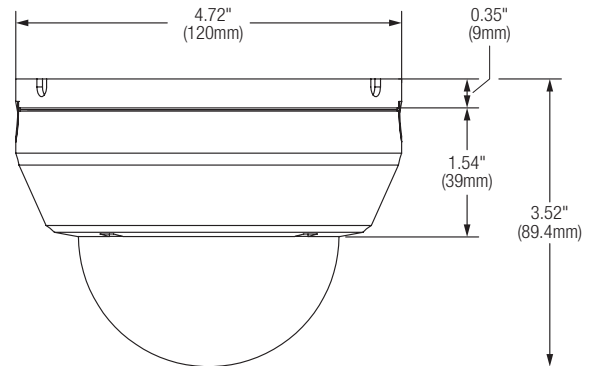

## Dimensions

unit: Inch (mm)

## Specifications

IMAGE	
Image Sensor	2.1MP 1/2.7" CMOS Sensor
Active Pixels	1920(H) x 1080(V)
Scanning System	Progressive scan
Frequency	60Hz/50Hz
Video Output	HD-Analog, HD-TVI, HD-CVI 2.1MP 1080p CVBS Analog up to 960H
Synchronization	Internal
Resolution	1920x1080 (1080p)
Minimum Scene Illumination	F1.4 (30IRE): 0.2 Lux (Color) F1.4 (30IRE): 0 Lux (B/W)
S/N Ratio	55dB
Signal Technology	Universal HD over Coax® Technology with HD-Analog, HD-TVI, HD-CVI and all Analog to 960H Signal Support
LENS	
Focal Length	2.8 ~ 12mm
Lens Type	Varifocal P-Iris Lens
IR Distance	100ft
OPERATIONAL	
Shutter Speed	1/30-1/50,000
Backlight	Off/ On
STAR-LIGHT™ (Sense-up)	OFF, x2 -x30
Smart DNR™ 3D Digital Noise Reduction	Off, Low, Middle, High
White Balance	Auto / Auto-Ex/ Preset / Manual
Day and Night	Day/ Night/ Auto
Mirror/ Flip	Yes
Auto Gain Control	Max 50dB
Motion Detection	Yes
Privacy Zones	16 Privacy Zones
Sharpness	0 ~ 10
Gamma	0.45 ~ 0.75
ENVIRONMENTAL	
Operating Temperature	-4°F ~ 122°F (-20°C ~ 50°C)
Operating Humidity	Less than 90% (Non-Condensing)
Other Certifications	FCC, CE, ROHS
ELECTRICAL	
Power Requirements	DC12V
Power Consumption	DC12V (LED OFF): 1.86W DC12V (LED ON): 3.6W
MECHANICAL	
Material	Plastic
Dimensions	4.72 x 3.52 inch (120 x 89.4 mm)
Weight	0.5lbs (226.8 g)