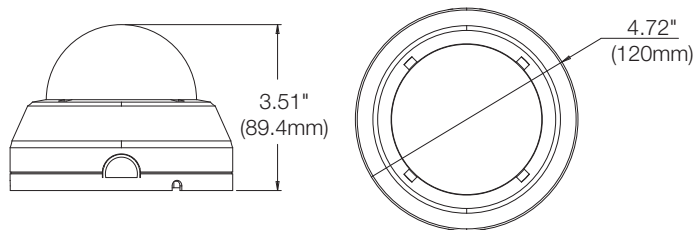

Dimensions

unit: Inch (mm)

Specifications

IMAGE	
Image sensor	5MP 1/2.8" CMOS
Active pixels	2608(H) x 1960(V)
Scanning system	Progressive scan
Frequency	60Hz / 50Hz
Signal technology	Universal HD over Coax® technology with HD-Analog, HD-TVI, HD-CVI to 5MP
Synchronization	Internal
Resolution	2592(H) x 1944(V)
Minimum scene illumination	0.08 lux (color) 0 lux (B&W)
Video output	HD-Analog and HD-TVI: 5MP/1944p @ 20fps and 12.5fps HD-Analog, HD-TVI and HD-CVI: 4MP/1440p @ 30fps
2nd video output	CVBS output for video testing
I/O	
Alarm output	1 alarm output
LENS	
Focal length	2.7 - 13.5mm
Lens type	Vari-focal p-iris lens
Field of view (FoV)	122 - 40.8°
IR distance	100ft range
OPERATIONAL	
Shutter mode	Auto
Shutter speed	1/30-1/30,000
Backlight (BLC)	Yes
Star-Light (sense-up)	Off - x32
Wide Dynamic Range (WDR)	Double shutter WDR
Wide dynamic range (WDR) dB	120dB
Smart DNR™ 3D digital noise reduction	3D/2D DNR
White balance	Yes
Day / night	Auto, day (color), night (B/W)
Mirror / flip	Yes
Auto gain control	Max 72dB
Motion detection	Yes
Privacy zones	Yes
Sharpness	Yes
Gamma	0.45
De-fog	Yes
RS485 / UTP built-in	Pelco D / UTC
ENVIRONMENTAL	
Operating temperature	-4°F - 122°F (-20°C - 50°C)
Operating humidity	10-90% RH (non-condensing)
Other certifications	FCC, CE, ROHS
ELECTRICAL	
Power requirements	DC12V / AC24V dual-voltage
Power consumption	DC12V(LED OFF): 3.3W (275mA)
	DC12V(LED ON): 5.9W (495mA)
	AC24V(LED OFF): 2.75W (200mA) AC24V(LED ON): 5.3W (360mA)
MECHANICAL	
Material	Plastic indoor housing, polycarbonate dome
Dimensions	4.72" x 3.51" (120 x 89.4 mm)
Weight	0.66lbs (0.3kg)